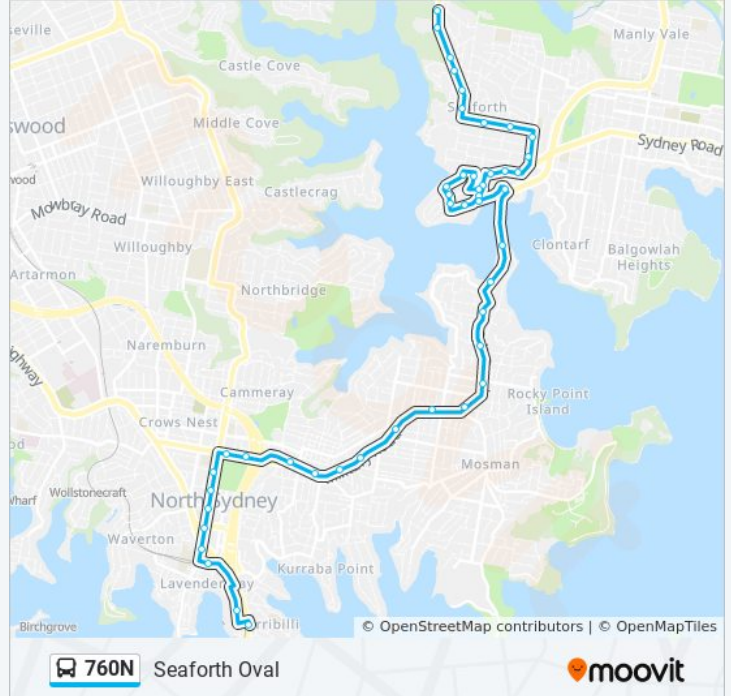

Battle Bvd at Manly Rd

Battle Bvd at Seaforth Cres

Alan Ave after Palmerston Pl

Salisbury Sq before Ponsonby Pde

Seaforth Cres opp Sangrado Park

Seaforth Cres after Princes Prom

Princes Prom at Alan Ave

Princes Prom opp Richmond Rd

Edgecliffe Esp opp Ashton Ave

Edgecliffe Esp at Palmerston Pl

Palmerston Pl after Alan Ave

Ponsonby Pde opp Palmerston Pl

Ponsonby Pde at Panorama Pde

Ponsonby Pde opp Old Sydney Rd

Frenchs Forest Rd at Ellery Pde

Frenchs Forest Rd opp Seaforth Public School

Frenchs Forest Rd opp Baringa Ave

Frenchs Forest Rd at Redman St

Clontarf St opp Montauban Ave

Wakehurst Pkwy before Castle Cct

Wakehurst Pkwy opp Lister Ave

Wakehurst Pkwy opp Armstrong St

Seaforth Oval, Wakehurst Pkwy

Wakehurst Pkwy opp Judith St

760N bus time schedules and route maps are available in an offline PDF at moovitapp.com. Use the [Moovit App](#) to see live bus times, train schedule or subway schedule, and step-by-step directions for all public transit in Sydney.

[About Moovit](#) • [MaaS Solutions](#) • [Supported Countries](#) • [Mooviter Community](#)

© 2024 Moovit - All Rights Reserved

Check Live Arrival Times