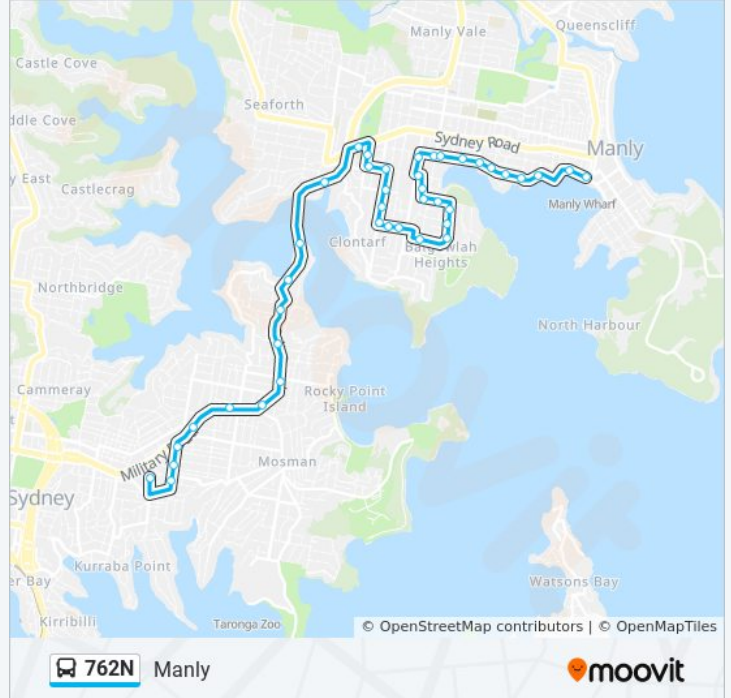

## Direction: Manly

41 stops

[VIEW LINE SCHEDULE](#)

Redlands Junior Campus, Murdoch St  
Spofforth St at Cranbrook Ave  
Spofforth St at Holt Ave  
Spofforth St at Military Rd  
Military Rd at Prince St  
Military Rd at Bond St  
Spit Junction B-Line, Spit Rd  
Spit Rd at Awaba St  
Spit Rd opp Parriwi Rd  
Spit Rd before Medusa St  
Spit Rd at Pearl Bay Ave  
Spit West Reserve, Spit Rd  
Manly Rd opp Avona Cres  
Balgowlah Golf Club, Sydney Rd  
Maretimo St opp NBSC Balgowlah Boys  
Upper Beach St after Maretimo St  
Upper Beach St opp Seaview St  
Seaview St at New St  
Beatrice St opp The Walk  
Beatrice St at Ernest St  
Ernest St before Lewis St  
Ernest St at Radio Ave

## 762N bus Info

**Direction:** Manly

**Stops:** 41

**Trip Duration:** 41 min

**Line Summary:**

Curban St opp Bareena Park  
Curban St opp Concise St  
Curban St at Valley Rd  
Curban St before New St  
Nanbaree Reserve, New St  
New St at Bungaloe Ave  
Bungaloe Ave opp New St  
Lower Beach St at Woodland St  
Woodland St before White St  
White St at Condamine St  
White St before Orchard St  
Lauderdale Ave opp King Ave  
Lauderdale Ave opp 79  
Lauderdale Ave after Rosedale Ave  
Lauderdale Ave opp Bolingbroke Pde  
Lauderdale Ave at Woods Pde  
The Crescent at Laurence St  
West Esplanade opp Manly Art Gallery  
Manly Wharf, West Esplanade, Stand D