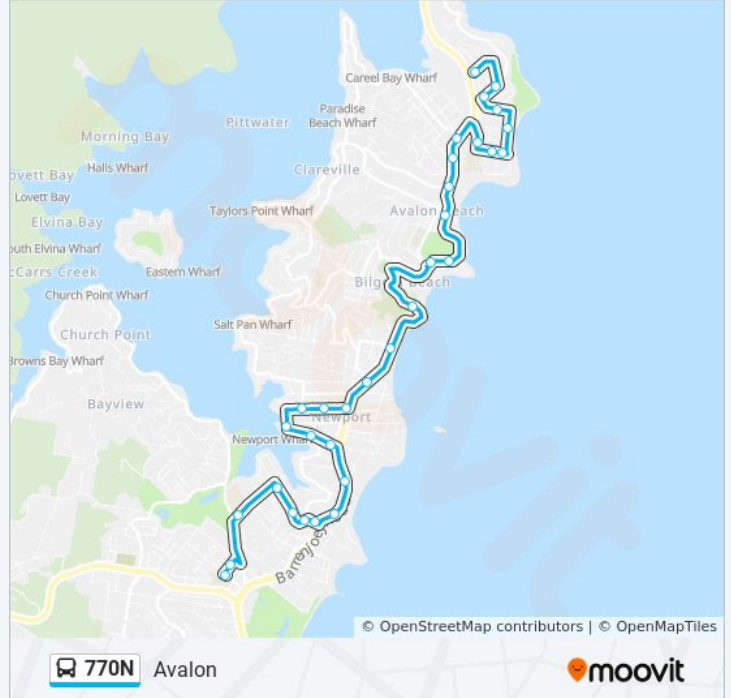

 770N

Avalon

Get The App

The 770N bus line Avalon has one route. For regular weekdays, their operation hours are:

(1) Avalon: 14:55

Use the Moovit App to find the closest 770N bus station near you and find out when is the next 770N bus arriving.

Direction: Avalon

32 stops

[VIEW LINE SCHEDULE](#)

Mona Vale Public School, Waratah St
Sacred Heart Primary School, Keenan St
Pittwater High School, Mona St, Stand C
Waterview St after Mona St
Waterview St opp Delwood Cl
Waterview St before Crescent Rd
Waterview St opp Bellevarde Pde
Barrenjoey Rd after Phillip Rd
Barrenjoey Rd opp Karloo Pde
Beaconsfield St after Barrenjoey Rd
Beaconsfield St opp Newport Public School
Kalinya St before Queens Pde
Gladstone Rd at King St
Gladstone Rd at Woolcott St
Newport Park, Gladstone Rd
Barrenjoey Rd before Robertson Rd
Barrenjoey Rd at Neptune Rd
Barrenjoey Rd after The Serpentine
Barrenjoey Rd after Old Barrenjoey Rd
Barrenjoey Rd opp 490
Barrenjoey Rd at Avalon Pde
Barrenjoey Rd at Central Rd

Trip Duration: 36 min

Line Summary:

Barrenjoey Rd after Wollstonecraft Ave

Barrenjoey Rd after George St

Catalina Cres before Coonanga Rd

Coonanga Rd after Tasman Rd

Coonanga Rd opp Harley Rd

Watkins Rd after North Avalon Rd

Milga Rd opp Binburra Ave

Whale Beach Rd at Burrawong Rd

Whale Beach Rd at Alexander Rd

Carreel Head Rd at Burrawong Rd

770N bus time schedules and route maps are available in an offline PDF at moovitapp.com. Use the [Moovit App](#) to see live bus times, train schedule or subway schedule, and step-by-step directions for all public transit in Sydney.