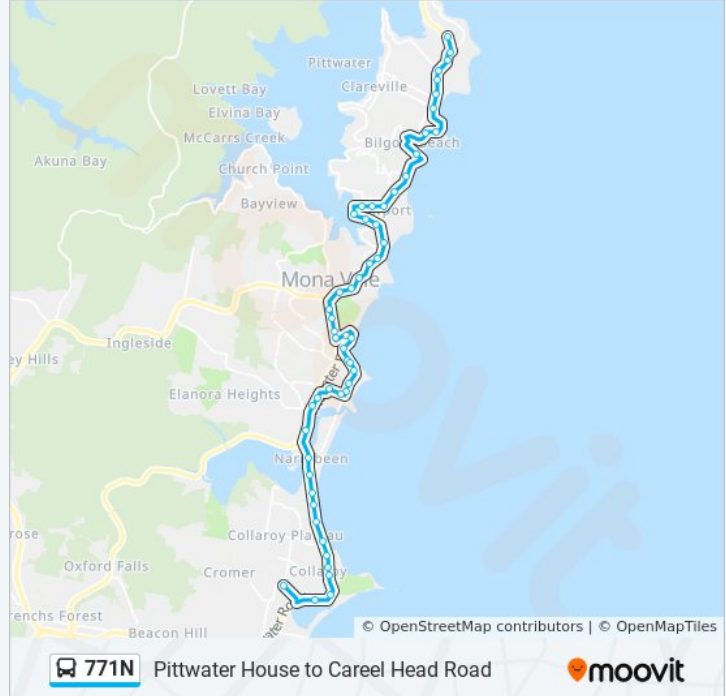

Narrabeen Park Pde opp Warriewood Beach

Narrabeen Park Pde after Melbourne Ave

Narrabeen Park Pde before Cook Tce

Coronation St opp Mona Vale Hospital

Pittwater Rd opp Coronation St

Pittwater Rd before Jenkins St

Pittwater Rd at Rowan St

Pittwater Rd opp Mona Vale Bowling Club

Mona Vale B-Line, Barrenjoey Rd

Barrenjoey Rd after Darley St

Barrenjoey Rd at Bassett St

Barrenjoey Rd at Waterview St

Barrenjoey Rd after Phillip Rd

Barrenjoey Rd opp Karloo Pde

Beaconsfield St after Barrenjoey Rd

Beaconsfield St opp Newport Public School

Kalinya St before Queens Pde

Gladstone Rd at King St

Gladstone Rd at Woolcott St

Newport Park, Gladstone Rd

Barrenjoey Rd before Robertson Rd

Barrenjoey Rd at Neptune Rd

Barrenjoey Rd after The Serpentine

Barrenjoey Rd after Old Barrenjoey Rd

Barrenjoey Rd opp 490

Barrenjoey Rd at Avalon Pde

Barrenjoey Rd at Central Rd

Barrenjoey Rd after Wollstonecraft Ave

Barrenjoey Rd after George St

Barrenjoey Rd after North Avalon Rd

Whale Beach Rd before Burrawong Rd

Carreel Head Rd at Burrawong Rd