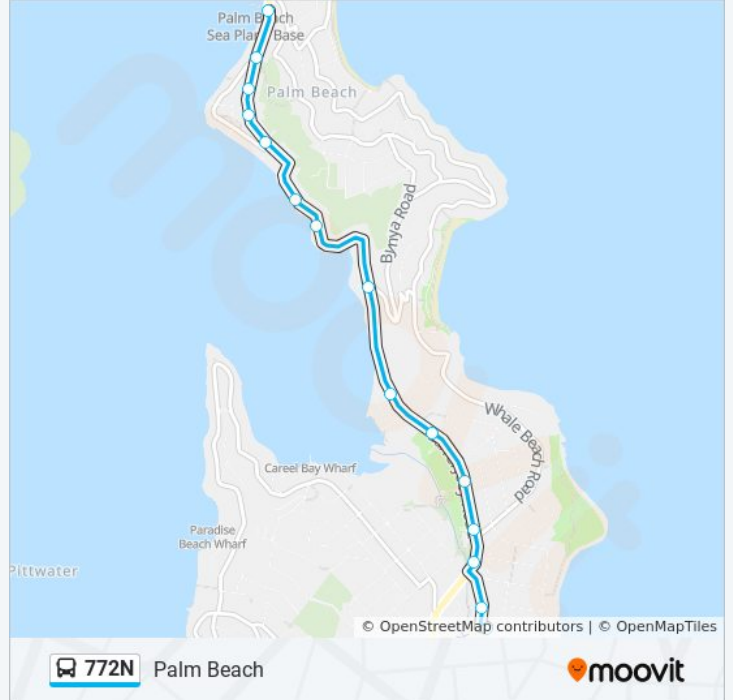

772N bus time schedules and route maps are available in an offline PDF at moovitapp.com. Use the [Moovit App](#) to see live bus times, train schedule or subway schedule, and step-by-step directions for all public transit in Sydney.

[About Moovit](#) • [MaaS Solutions](#) • [Supported Countries](#) • [Mooviter Community](#)

© 2024 Moovit - All Rights Reserved

Check Live Arrival Times