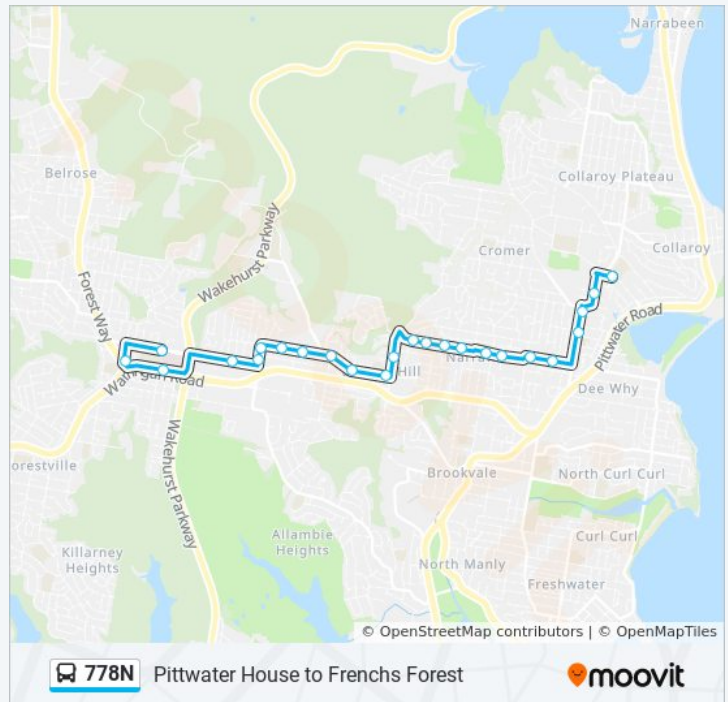

Use the Moovit App to find the closest 778N bus station near you and find out when is the next 778N bus arriving.

Direction: Allambie Heights Kentwell Rd

43 stops

[VIEW LINE SCHEDULE](#)

- Pittwater House School, South Creek Rd
- Pittwater Rd opp South Creek Rd
- Lismore Ave after Pittwater Rd
- Fisher Rd at Regent St
- McIntosh Rd opp Vale Ave
- McIntosh Rd at Victor Rd
- Narraweena Tennis Club, McIntosh Rd
- McIntosh Rd after Mundara Pl
- McIntosh Rd opp Narraweena Public School
- McIntosh Rd at Waratah Pde
- McIntosh Rd at Lascelles Rd
- McIntosh Rd at Eltham St
- McIntosh Rd at Careden Ave
- McIntosh Rd before Cousins Rd
- Willandra Rd opp Egan Pl
- Tristram Rd opp Beacon Hill Public School
- Tristram Rd opp Boyer Rd
- Tristram Rd opp Holy Trinity Anglican Church
- Iris St before Jones St
- Iris St opp Karabah Pl
- Iris St at Patanga Rd
- Frenchs Forest Rd opp Inverness Ave

Northern Beaches Hospital, Warringah Rd

Warringah Rd opp Rodborough Rd

Allambie Rd after Rodborough Rd

Allambie Rd opp Aquatic Dr

Allambie Rd at Sunlea Pl

Allambie Rd at Mortain Ave

Allambie Rd at Darmour Ave

Kentwell Rd before Orara Rd

Kentwell Rd after Orara Rd

Kentwell Rd before Condamine St

Direction: Pittwater House

24 stops

[VIEW LINE SCHEDULE](#)

The Forest High School, Frenchs Forest Rd, Stand C

Rabbett St at Forest Way

Pittwater House School, South Creek Rd

778N bus Info

Direction: Pittwater House

Stops: 24

Trip Duration: 24 min

Line Summary:

778N bus time schedules and route maps are available in an offline PDF at moovitapp.com. Use the [Moovit App](#) to see live bus times, train schedule or subway schedule, and step-by-step directions for all public transit in Sydney.