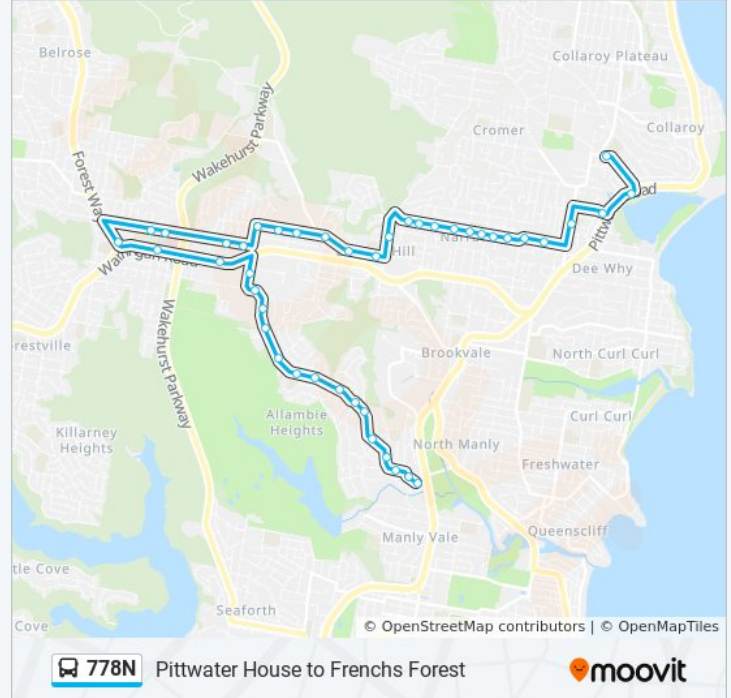

Use the Moovit App to find the closest 778N bus station near you and find out when is the next 778N bus arriving.

Direction: Allambie Heights Kentwell Rd

43 stops

[VIEW LINE SCHEDULE](#)

- Pittwater House School, South Creek Rd
- Pittwater Rd opp South Creek Rd
- Lismore Ave after Pittwater Rd
- Fisher Rd at Regent St
- McIntosh Rd opp Vale Ave
- McIntosh Rd at Victor Rd
- Narraweena Tennis Club, McIntosh Rd
- McIntosh Rd after Mundara Pl
- McIntosh Rd opp Narraweena Public School
- McIntosh Rd at Waratah Pde
- McIntosh Rd at Lascelles Rd
- McIntosh Rd at Eltham St
- McIntosh Rd at Careden Ave
- McIntosh Rd before Cousins Rd
- Willandra Rd opp Egan Pl
- Tristram Rd opp Beacon Hill Public School
- Tristram Rd opp Boyer Rd
- Tristram Rd opp Holy Trinity Anglican Church
- Iris St before Jones St
- Iris St opp Karabah Pl
- Iris St at Patanga Rd
- Frenchs Forest Rd opp Inverness Ave

Stops: 43

Trip Duration: 42 min

Line Summary:

Frenchs Forest Rd opp Hurdis Ave

Nth Beaches Hospital, Frenchs Forest Rd

The Forest High School, Frenchs Forest Rd, Stand A

Forest Way opp Forestway Shopping Centre

Northern Beaches Hospital, Warringah Rd

Warringah Rd opp Rodborough Rd

Allambie Rd after Rodborough Rd

Allambie Rd opp Aquatic Dr

Allambie Rd at Sunlea Pl

Allambie Rd at Mortain Ave

Allambie Rd at Darmour Ave

Kentwell Rd before Orara Rd

Kentwell Rd after Orara Rd

Kentwell Rd before Condamine St

Direction: Pittwater House

24 stops

[VIEW LINE SCHEDULE](#)

The Forest High School, Frenchs Forest Rd, Stand C

Rabbett St at Forest Way