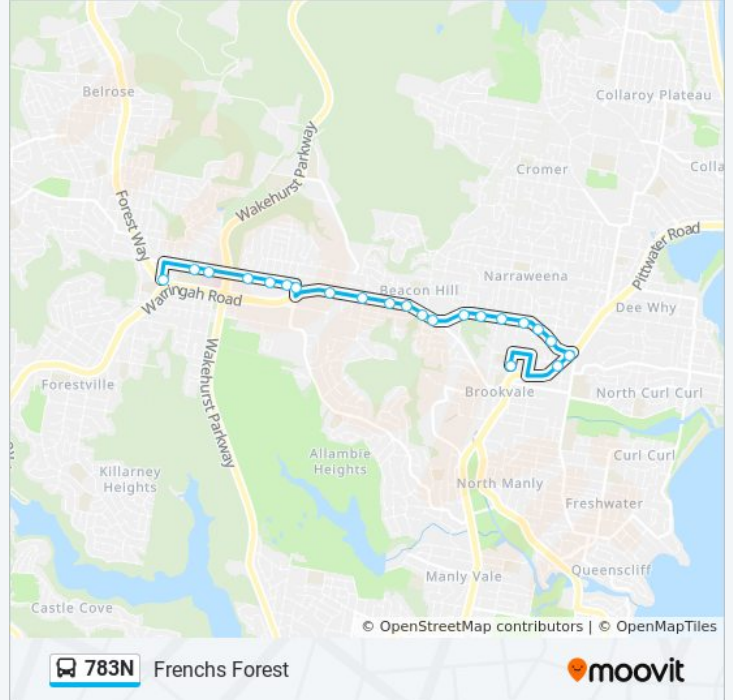

 783N

Frenchs Forest

Get The App

The 783N bus line Frenchs Forest has one route. For regular weekdays, their operation hours are:

(1) Frenchs Forest: 15:40

Use the Moovit App to find the closest 783N bus station near you and find out when is the next 783N bus arriving.

**Direction: Frenchs Forest**

22 stops

[VIEW LINE SCHEDULE](#)

- St Augustine's College, Alfred Rd
- Manly Leagues Club, Pittwater Rd
- Pittwater Rd at Warringah Rd
- Warringah Rd after Victor Rd
- Warringah Rd after Pine Ave
- Warringah Rd opp Alfred St
- Warringah Rd at Consul Rd
- Warringah Rd after Northcliffe Ave
- Warringah Rd opp McKillop Rd
- Warringah Rd before Willandra Rd
- Warringah Rd at Willandra Rd
- Warringah Rd opp Cornish Ave
- Warringah Rd before O'Connors Rd
- Warringah Rd at Government Rd
- Warringah Rd opp Jones St
- Allambie Rd at Frenchs Forest Rd
- Frenchs Forest Rd opp Inverness Ave
- Frenchs Forest Rd opp Hurdis Ave
- Frenchs Forest Rd after Skyline Pl
- Nth Beaches Hospital, Frenchs Forest Rd
- The Forest High School, Frenchs Forest Rd, Stand A

**Stops:** 22

**Trip Duration:** 26 min

**Line Summary:**

783N bus time schedules and route maps are available in an offline PDF at [moovitapp.com](https://moovitapp.com). Use the [Moovit App](#) to see live bus times, train schedule or subway schedule, and step-by-step directions for all public transit in Sydney.