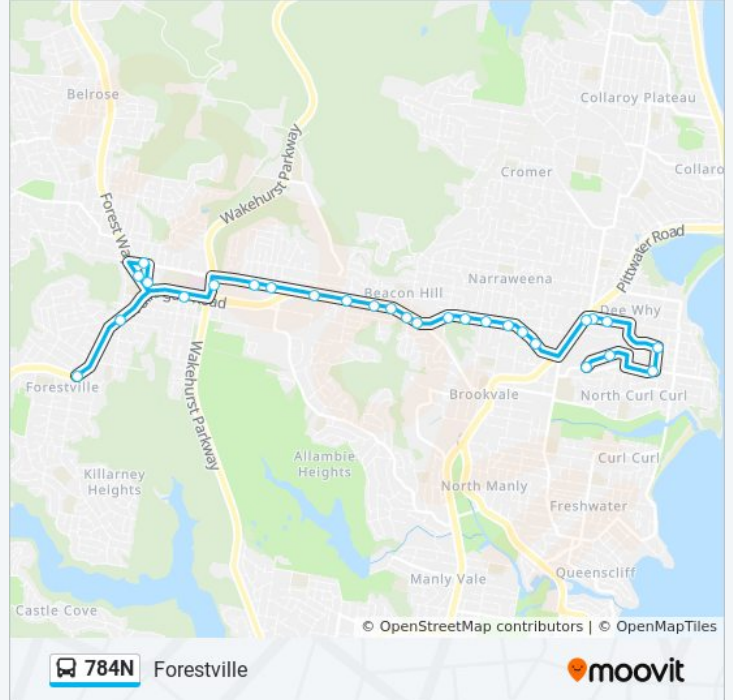

Direction: Forestville

28 stops

[VIEW LINE SCHEDULE](#)

- St Luke's Grammar School, Quirk St
- Quirk St at Tango Ave
- Headland Rd at Wheeler Pde
- Wheeler Pde at The Crescent
- Pacific Pde opp Dee Why Market
- Dee Why Grand Shopping Centre, Pacific Pde
- Pittwater Rd after Pacific Pde
- Warringah Rd after Victor Rd
- Warringah Rd after Pine Ave
- Warringah Rd opp Alfred St
- Warringah Rd at Consul Rd
- Warringah Rd after Northcliffe Ave
- Warringah Rd opp McKillop Rd
- Warringah Rd before Willandra Rd
- Warringah Rd at Willandra Rd
- Warringah Rd opp Cornish Ave
- Warringah Rd before O'Connors Rd
- Warringah Rd at Government Rd
- Warringah Rd opp Jones St
- Frenchs Forest Rd opp Inverness Ave
- Frenchs Forest Rd opp Hurdis Ave
- Wakehurst Pwy after Frenchs Forest Rd

Stops: 28

Trip Duration: 33 min

Line Summary:

Warringah Rd opp Northern Beaches Hospital

Forestway Shopping Centre, Forest Way

Naree Rd before Rabbett St

Rabbett St at Forest Way

Warringah Rd at Maxwell Pd

Warringah Rd at Starkey St

784N bus time schedules and route maps are available in an offline PDF at moovitapp.com. Use the [Moovit App](#) to see live bus times, train schedule or subway schedule, and step-by-step directions for all public transit in Sydney.