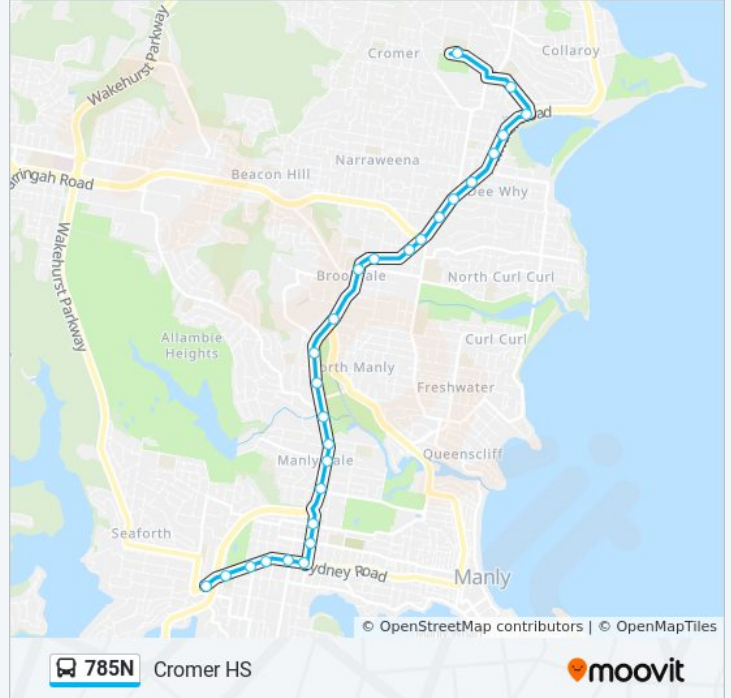

**Direction: Cromer HS**

27 stops

[VIEW LINE SCHEDULE](#)

- Sydney Rd after Kempbridge Ave
- Balgowlah Golf Club, Sydney Rd
- Sydney Rd before Wanganella St
- Sydney Rd at Rickard St
- Sydney Rd before Woodland St
- Sydney Rd at Condamine St
- Condamine St at Griffiths St
- Condamine St at Balgowlah Rd
- Manly Vale B-Line, Condamine St
- Condamine St opp Manly Vale Community Centre
- Condamine St after Gordon St
- Miller Reserve, Condamine St
- Condamine St after James St
- Condamine St at Pozieres Pde
- Warringah Mall, Pittwater Rd, Stand D
- Pittwater Rd at Old Pittwater Rd
- Brookvale Oval, Pittwater Rd
- Manly Leagues Club, Pittwater Rd
- Pittwater Rd at Warringah Rd
- Pittwater Rd at May Rd
- Pittwater Rd opp Pacific Pde
- Dee Why B-Line, Pittwater Rd

**Stops:** 27

**Trip Duration:** 26 min

**Line Summary:**

Pittwater Rd at Hawkesbury Ave

Pittwater Rd at Lismore Ave

Pittwater Rd before South Creek Rd

South Creek Rd opp Pittwater House School

NBSC Cromer Campus, School Grounds, South Creek Rd