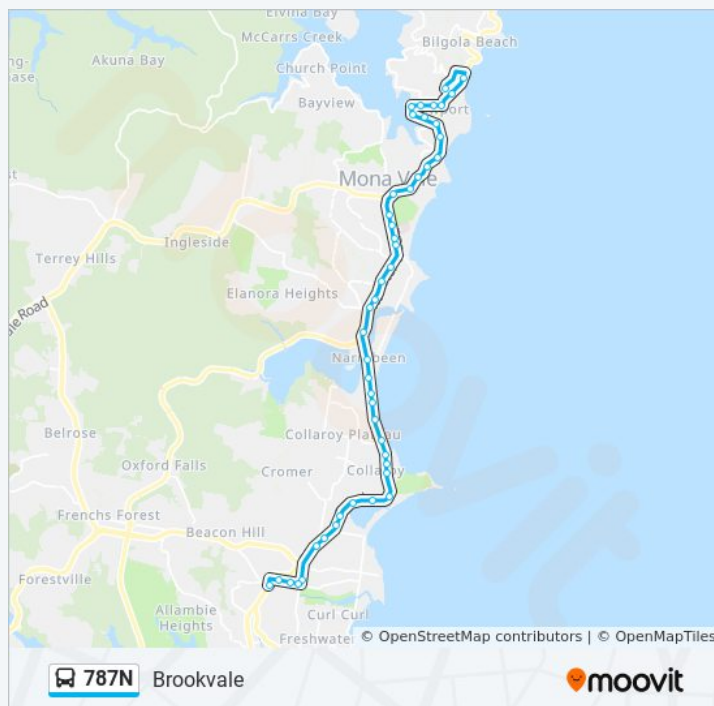

Direction: Avalon

80 stops

[VIEW LINE SCHEDULE](#)

- St Luke's Grammar School, Quirk St
- Quirk St at Tango Ave
- NBSC Manly Campus, Harbord Rd
- NBSC Freshwater Senior Campus, Harbord Rd
- NBSC Freshwater Senior Campus, Harbord Rd
- Abbott Rd opp Denzil Joyce Oval
- Abbott Rd opp Reub Hudson Oval
- Pitt Rd at Fairport St
- Pitt Rd before Playfair Rd
- Parr Ave at Playfair Rd
- Parr Ave at Headland Rd
- Headland Rd at Wheeler Pde
- Wheeler Pde at The Crescent
- Pacific Pde opp The Crescent
- Pacific Pde at Avon Rd
- Avon Rd after Oaks Ave
- Howard Ave opp Walter Gors Park
- Howard Ave before Pittwater Rd
- Pittwater Rd at Hawkesbury Ave
- Pittwater Rd at Lismore Ave
- Pittwater Rd before South Creek Rd
- Pittwater Rd at Hadleigh Ave

Warriewood B-Line, Pittwater Rd

Pittwater Rd before Warriewood Rd

Pittwater Rd at Elimatta Rd

Pittwater Rd opp Coronation St

Pittwater Rd before Jenkins St

Pittwater Rd at Rowan St

Pittwater Rd opp Mona Vale Bowling Club

Pittwater Rd at Brissenden Ave

Pittwater Rd at Ocean Gr

Pittwater Rd at Anzac Ave

Long Reef Beach, Pittwater Rd

Pittwater Rd opp Hadleigh Ave

Friday

07:05

Saturday

Not Operational

787N bus Info

Direction: Brookvale

Stops: 46

Trip Duration: 45 min

Line Summary:

Pittwater Rd opp South Creek Rd

Pittwater Rd opp Lismore Ave