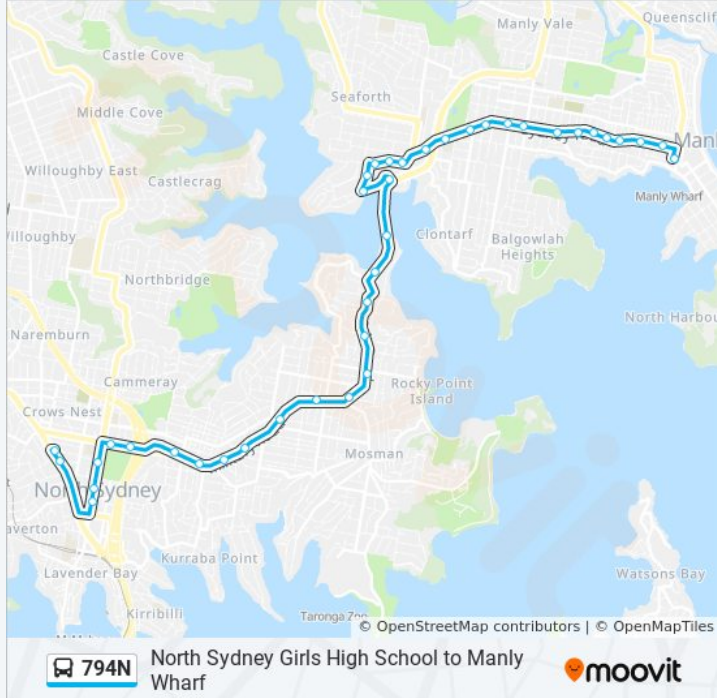

Use the Moovit App to find the closest 794N bus station near you and find out when is the next 794N bus arriving.

Direction: Manly

39 stops

[VIEW LINE SCHEDULE](#)

North Sydney Girls High School, David St
North Sydney Girls High School, Pacific Hwy
Monte Sant Angelo College, Miller St
Civic Park, Miller St
Miller St at Carlow St
Falcon St at Bardsley Gdns
Falcon St at Moodie St
Big Bear Shopping Centre, Military Rd
Neutral Bay Junction, Military Rd, Stand E
Military Rd opp Hampden Ave
Military Rd opp Holt Ave
Military Rd at Prince St
Military Rd at Bond St
Spit Junction B-Line, Spit Rd
Spit Rd at Awaba St
Spit Rd opp Parriwi Rd
Spit Rd before Medusa St
Spit Rd at Pearl Bay Ave
Spit West Reserve, Spit Rd
Battle Bvd at Manly Rd
Battle Bvd at Seaforth Cres

Trip Duration: 44 min

Line Summary:

Palmerston Pl after Alan Ave

Ponsonby Pde opp Palmerston Pl

Ponsonby Pde at Panorama Pde

Ponsonby Pde opp Old Sydney Rd

Sydney Rd after Kempbridge Ave

Balgowlah Golf Club, Sydney Rd

Sydney Rd before Wanganella St

Sydney Rd at Rickard St

Sydney Rd before Woodland St

Sydney Rd at Condamine St

Sydney Rd at Hill St

Sydney Rd at Austin St

Sydney Rd at Brisbane St

Sydney Rd at Cohen St

Sydney Rd at Thornton St

Sydney Rd opp George St

Ivanhoe Park, Sydney Rd

Manly Wharf, West Promenade, Stand J

794N bus time schedules and route maps are available in an offline PDF at moovitapp.com. Use the [Moovit App](#) to see live bus times, train schedule or subway schedule, and step-by-step directions for all public transit in Sydney.