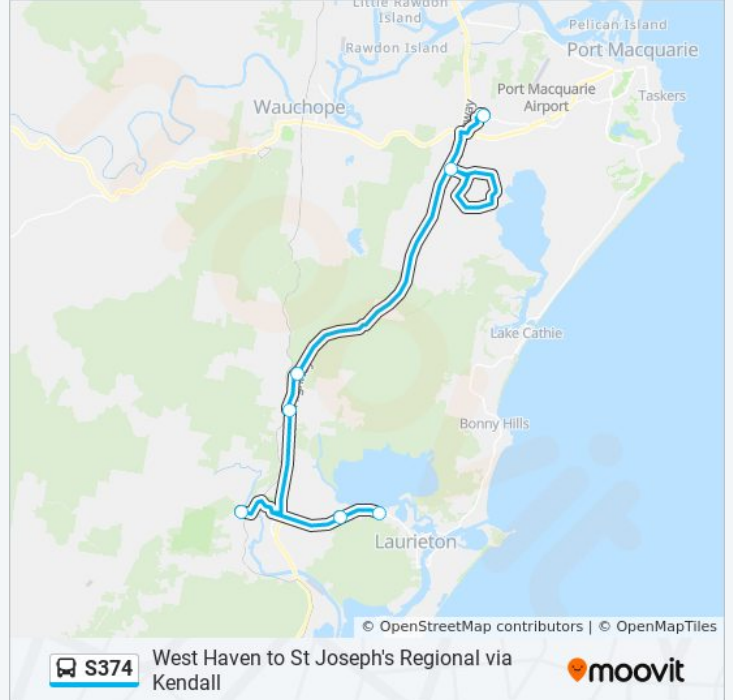

S374

West Haven to St Joseph's Regional via Kendall

Get The App

The S374 bus line West Haven to St Joseph's Regional via Kendall has one route. For regular weekdays, their operation hours are:

(1) St Josephs Regional: 7:26 AM

Use the Moovit App to find the closest S374 bus station near you and find out when is the next S374 bus arriving.

Direction: St Josephs Regional

7 stops

[VIEW LINE SCHEDULE](#)

- Ocean Dr after Waterview Cres
- Lakewood Shopping Centre, Sirius Dr
- Comboyne St opp Kendall War Memorial
- Hérons Creek Rd at Pacific Hwy
- Bago Rd at Ron Banks Rd
- Lake Innes Dr before Pacific Hwy
- St Joseph's Regional College

S374 bus Time Schedule

St Josephs Regional Route Timetable:

Sunday	Not Operational
Monday	7:26 AM
Tuesday	7:26 AM
Wednesday	7:26 AM
Thursday	7:26 AM
Friday	Not Operational
Saturday	Not Operational

S374 bus Info

Direction: St Josephs Regional

Stops: 7

Trip Duration: 49 min

Line Summary:

S374 bus time schedules and route maps are available in an offline PDF at moovitapp.com. Use the [Moovit App](#) to see live bus times, train schedule or subway schedule, and step-by-step directions for all public transit in Sydney.