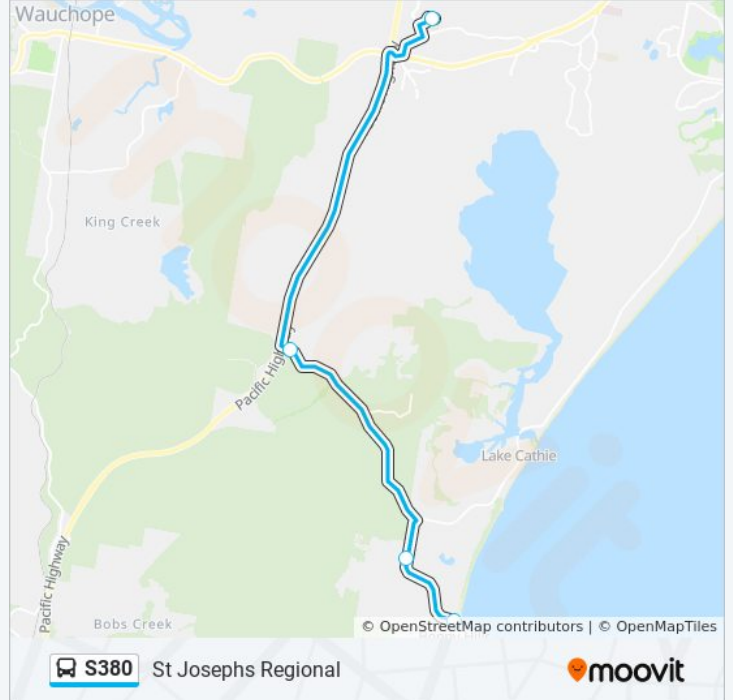

S380 bus time schedules and route maps are available in an offline PDF at moovitapp.com. Use the [Moovit App](#) to see live bus times, train schedule or subway schedule, and step-by-step directions for all public transit in Sydney.

[About Moovit](#) • [MaaS Solutions](#) • [Supported Countries](#) • [Mooviter Community](#)

© 2024 Moovit - All Rights Reserved

Check Live Arrival Times