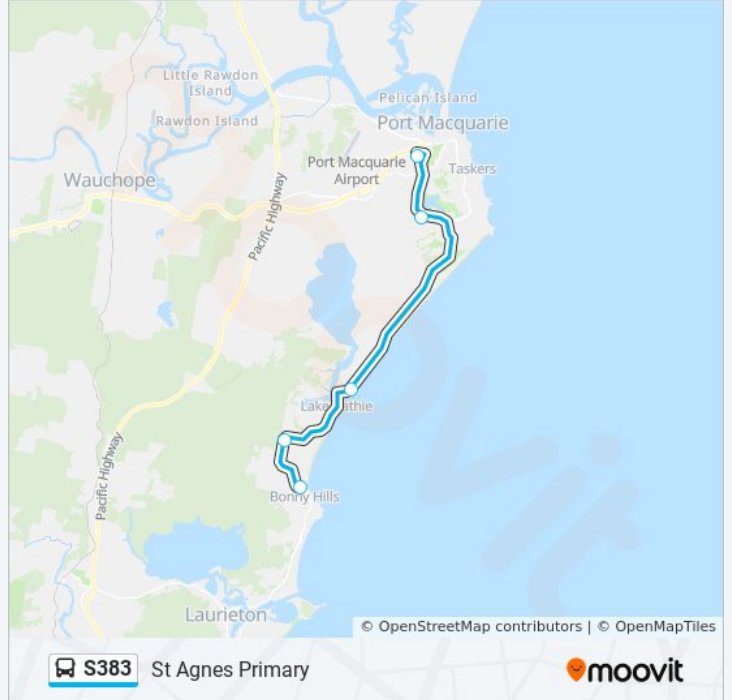

S383

St Agnes Primary

Get The App

The S383 bus line St Agnes Primary has one route. For regular weekdays, their operation hours are:

(1) St Agnes Primary: 7:50 AM

Use the Moovit App to find the closest S383 bus station near you and find out when is the next S383 bus arriving.

**Direction: St Agnes Primary**

5 stops

[VIEW LINE SCHEDULE](#)

Ocean Dr opp Rodley St

Ocean Dr before Houston Mitchell Dr

Ocean Dr before Dirah St

Port Macquarie Adventist School

St Agnes Primary School, Boronia St

**S383 bus Time Schedule**

St Agnes Primary Route Timetable:

Sunday	Not Operational
Monday	7:50 AM
Tuesday	7:50 AM
Wednesday	7:50 AM
Thursday	7:50 AM
Friday	Not Operational
Saturday	Not Operational

**S383 bus Info**

**Direction:** St Agnes Primary

**Stops:** 5

**Trip Duration:** 44 min

**Line Summary:**

S383 bus time schedules and route maps are available in an offline PDF at [moovitapp.com](https://moovitapp.com). Use the [Moovit App](#) to see live bus times, train schedule or subway schedule, and step-by-step directions for all public transit in Sydney.