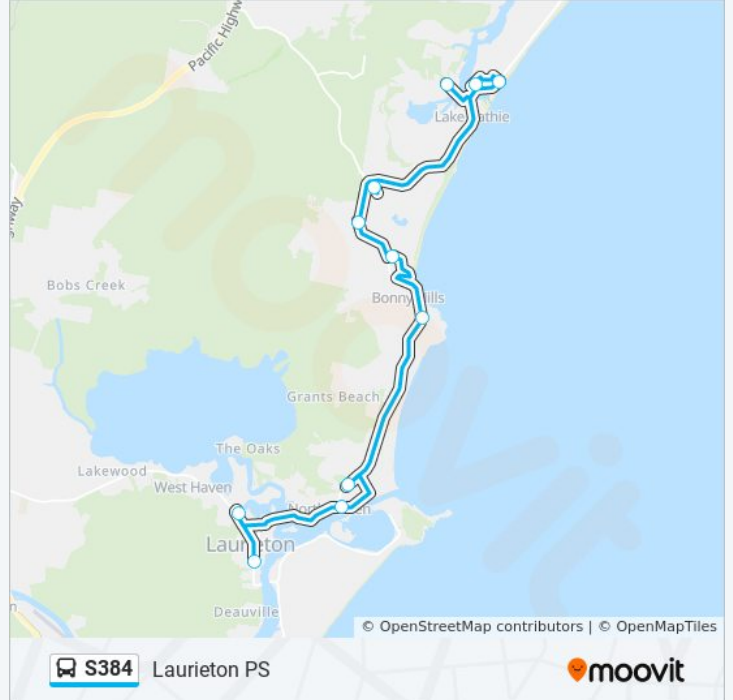

 S384

Laurieton PS

Get The App

The S384 bus line Laurieton PS has one route. For regular weekdays, their operation hours are:

(1) Laurieton PS: 7:59 AM

Use the Moovit App to find the closest S384 bus station near you and find out when is the next S384 bus arriving.

Direction: Laurieton PS

11 stops

[VIEW LINE SCHEDULE](#)

Lakeside Way after Kenwood Dr
Ocean Dr before Dirah St
Evans St at Boomerang St
Lake Cathie Public School, Wallum Dr
Bonny View Dr at Ocean Dr
Beach St opp Bonny Ridge Rd
Ocean Dr at Third Ave
North Haven Public School
The Parade opp Club North Haven
St Joseph's Primary School
Laurieton Public School, Bold St

S384 bus Time Schedule

Laurieton PS Route Timetable:

Sunday	Not Operational
Monday	7:59 AM
Tuesday	7:59 AM
Wednesday	7:59 AM
Thursday	7:59 AM
Friday	Not Operational
Saturday	Not Operational

S384 bus Info

Direction: Laurieton PS

Stops: 11

Trip Duration: 54 min

Line Summary:

S384 bus time schedules and route maps are available in an offline PDF at moovitapp.com. Use the [Moovit App](#) to see live bus times, train schedule or subway schedule, and step-by-step directions for all public transit in Sydney.