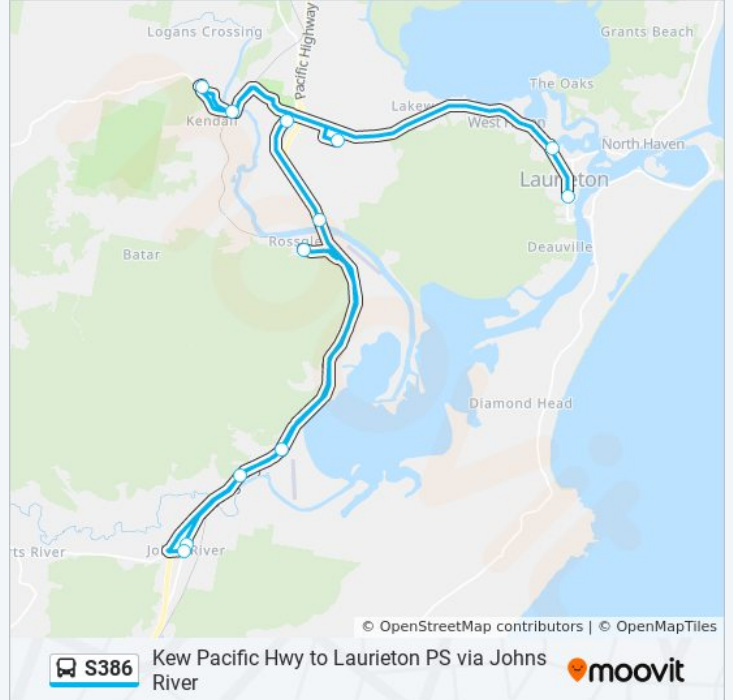

 S386

Kew Pacific Hwy to Laurieton PS via Johns River

[Get The App](#)

The S386 bus line Kew Pacific Hwy to Laurieton PS via Johns River has one route. For regular weekdays, their operation hours are:

(1) Laurieton PS: 07:59

Use the Moovit App to find the closest S386 bus station near you and find out when is the next S386 bus arriving.

Direction: Laurieton PS

12 stops

[VIEW LINE SCHEDULE](#)

- Pacific Hwy at Sunnyvale Rd
- Johns River Rd at Thomas St
- Johns River Rd at Koolyangarra Way
- Pacific Hwy at Yaralin Cl
- Pacific Hwy at Algonia Rd
- Ross Glen Rd turnaround
- Kew Visitor Information Centre, Nancy Bird Walton Dr
- Kendall Public School, Logans Crossing Rd
- River St opp Railway St
- Camden Haven High School
- St Joseph's Primary School
- Laurieton Public School, Bold St

S386 bus Time Schedule

Laurieton PS Route Timetable:

| | |
|-----------|-----------------|
| Sunday | Not Operational |
| Monday | 07:59 |
| Tuesday | 07:59 |
| Wednesday | 07:59 |
| Thursday | 07:59 |
| Friday | 07:59 |
| Saturday | Not Operational |

S386 bus Info

Direction: Laurieton PS

Stops: 12

Trip Duration: 61 min

Line Summary:

S386 bus time schedules and route maps are available in an offline PDF at moovitapp.com. Use the [Moovit App](#) to see live bus times, train schedule or subway schedule, and step-by-step directions for all public transit in Sydney.