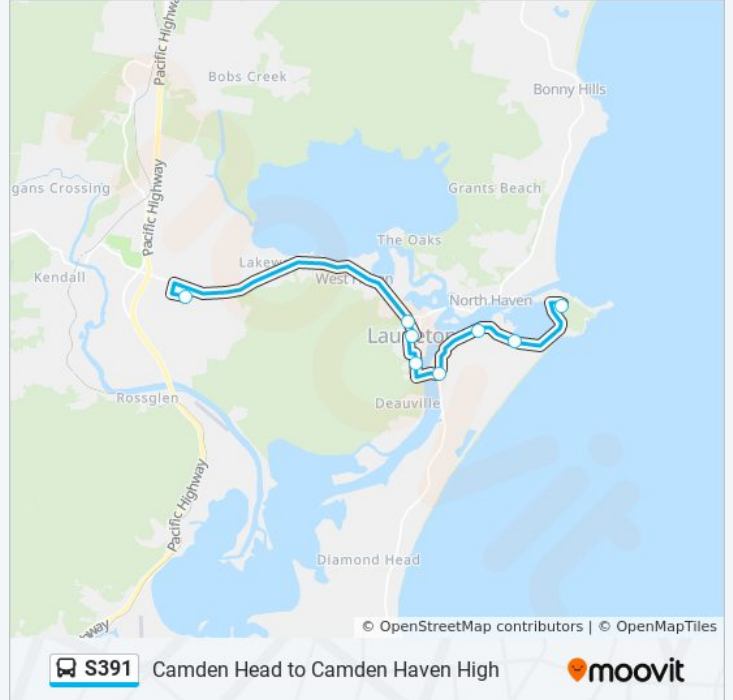

S391 bus time schedules and route maps are available in an offline PDF at moovitapp.com. Use the [Moovit App](#) to see live bus times, train schedule or subway schedule, and step-by-step directions for all public transit in Sydney.

[About Moovit](#) • [MaaS Solutions](#) • [Supported Countries](#) • [Mooviter Community](#)

© 2024 Moovit - All Rights Reserved

Check Live Arrival Times