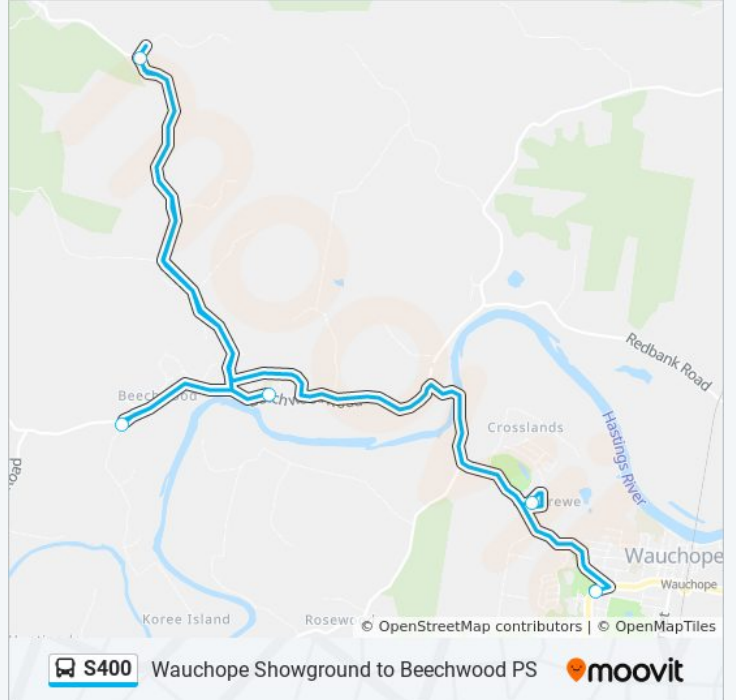

S400 bus time schedules and route maps are available in an offline PDF at moovitapp.com. Use the [Moovit App](#) to see live bus times, train schedule or subway schedule, and step-by-step directions for all public transit in Sydney.

[About Moovit](#) • [MaaS Solutions](#) • [Supported Countries](#) • [Mooviter Community](#)

© 2024 Moovit - All Rights Reserved

Check Live Arrival Times