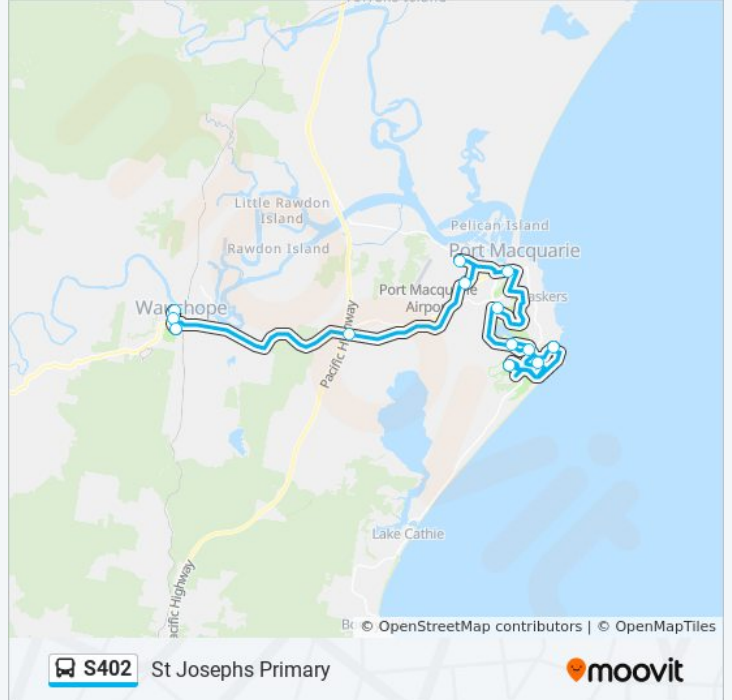

## Direction: St Josephs Primary

12 stops

[VIEW LINE SCHEDULE](#)

Dahlsford Dr opp Clover Ct  
Bangalay Dr opp Burrawong Dr  
Watonga St at Crummer St  
Bangalay Dr at Lighthouse Rd  
Koala St opp Hockey Pl  
Kooloonbung Creek Nature Park, Gordon St  
Heritage Christian School, Mumford St  
Oxley Hwy opp Port Macquarie Race Club  
Service Centre, Oxley Hwy  
Wauchope Public School, Campbell St  
Wauchope High School, Nelson St  
St Joseph's Primary School, King St

## S402 bus Info

**Direction:** St Josephs Primary

**Stops:** 12

**Trip Duration:** 80 min

**Line Summary:**

S402 bus time schedules and route maps are available in an offline PDF at [moovitapp.com](https://moovitapp.com). Use the [Moovit App](#) to see live bus times, train schedule or subway schedule, and step-by-step directions for all public transit in Sydney.

## Check Live Arrival Times