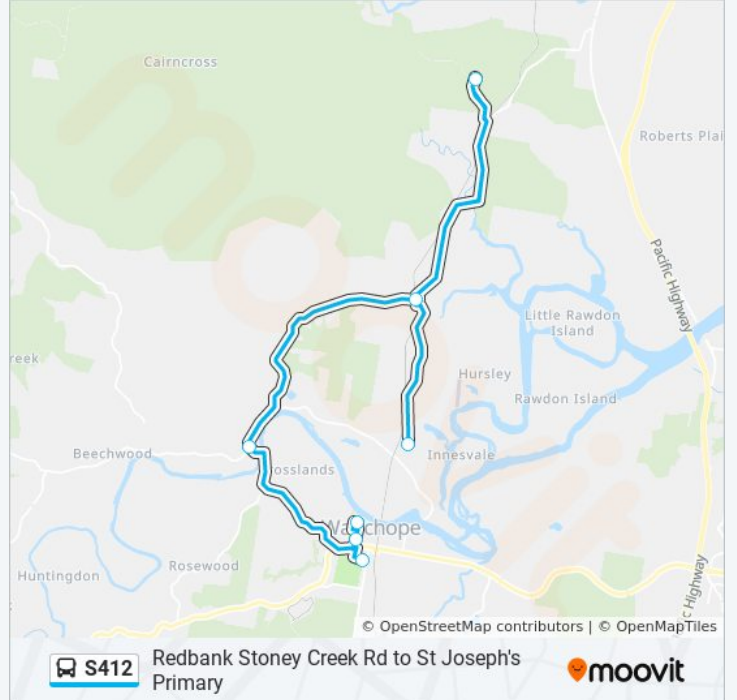

Use the Moovit App to find the closest S412 bus station near you and find out when is the next S412 bus arriving.

Direction: St Josephs Primary

7 stops

[VIEW LINE SCHEDULE](#)

Stoney Creek Rd opp Secombe Lane

St Josephs Primary Route Timetable:

Sunday	Not Operational
Monday	7:35 AM
Tuesday	7:35 AM
Wednesday	7:35 AM
Thursday	7:35 AM
Friday	Not Operational
Saturday	Not Operational

S412 bus Info

Direction: St Josephs Primary

Stops: 7

Trip Duration: 58 min

Line Summary:

S412 bus time schedules and route maps are available in an offline PDF at moovitapp.com. Use the [Moovit App](#) to see live bus times, train schedule or subway schedule, and step-by-step directions for all public transit in Sydney.