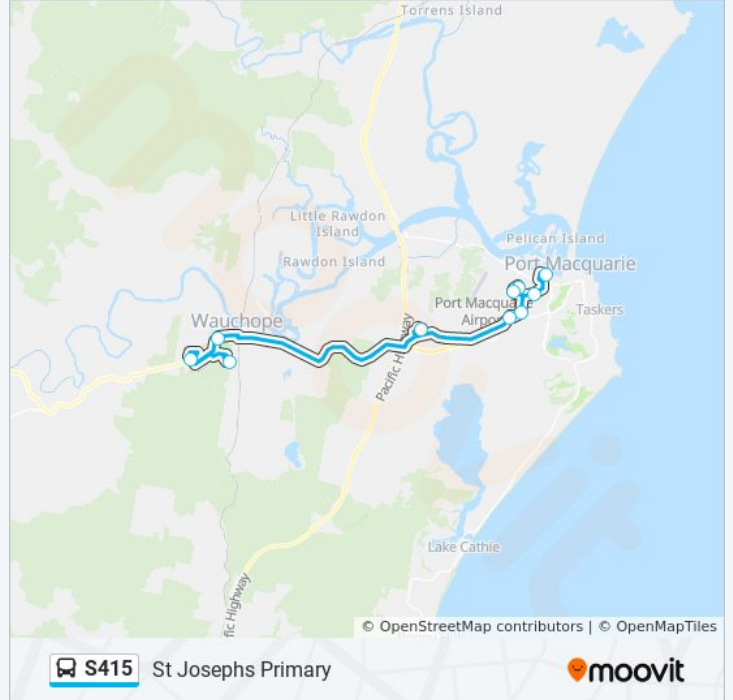

S415

St Josephs PS

Get The App

The S415 bus line St Josephs PS has one route. For regular weekdays, their operation hours are:

(1) St Josephs PS: 7:37 AM

Use the Moovit App to find the closest S415 bus station near you and find out when is the next S415 bus arriving.

Direction: St Josephs PS

10 stops

[VIEW LINE SCHEDULE](#)

Tallowood Ave at Mahogany Way

Colonial Cct at Homestead Dr

Wauchope Showground, High St

St Joseph's Regional College

Oxley Hwy before Sherwood Rd

Fernhill Rd at Siren Rd

The Jib after Lady Nelson Dr

Doncaster Av after The Jib

Oxley Hwy after Widderson St

St Joseph's Primary School, Warlters St

S415 bus Time Schedule

St Josephs PS Route Timetable:

Sunday	Not Operational
Monday	7:37 AM
Tuesday	7:37 AM
Wednesday	7:37 AM
Thursday	7:37 AM
Friday	Not Operational
Saturday	Not Operational

S415 bus Info

Direction: St Josephs PS

Stops: 10

Trip Duration: 64 min

Line Summary:

S415 bus time schedules and route maps are available in an offline PDF at moovitapp.com. Use the [Moovit App](#) to see live bus times, train schedule or subway schedule, and step-by-step directions for all public transit in Sydney.