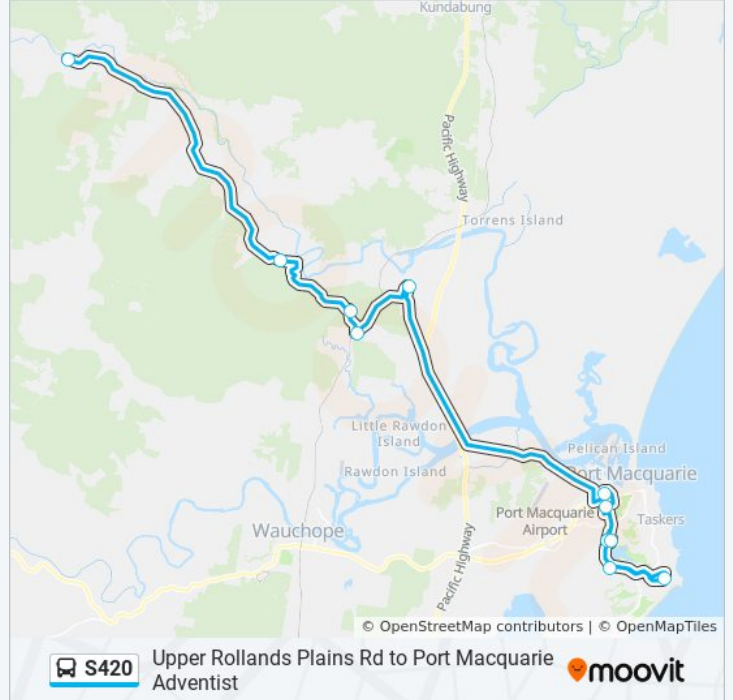

(1) Port Mac Adventist: 7:22 AM

Use the Moovit App to find the closest S420 bus station near you and find out when is the next S420 bus arriving.

## Direction: Port Mac Adventist

12 stops

[VIEW LINE SCHEDULE](#)

Upper Rollands Plains Rd at Littles Loop Rd

Reids Rd after Rollands Plains Rd

Reids Rd at Ramp Rd

Pembroke Rd at Reids Rd

Mooney St at Pembroke St

Findlay Park, Findlay Dr

St Agnes Primary School, Boronia St

St Peter's Primary School

Mackillop Junior College

Mackillop Senior College

Tacking Point Public School, Bangalay Dr

Port Macquarie Adventist School

## S420 bus Info

**Direction:** Port Mac Adventist

**Stops:** 12

**Trip Duration:** 95 min

**Line Summary:**

S420 bus time schedules and route maps are available in an offline PDF at [moovitapp.com](https://moovitapp.com). Use the [Moovit App](#) to see live bus times, train schedule or subway schedule, and step-by-step directions for all public transit in Sydney.