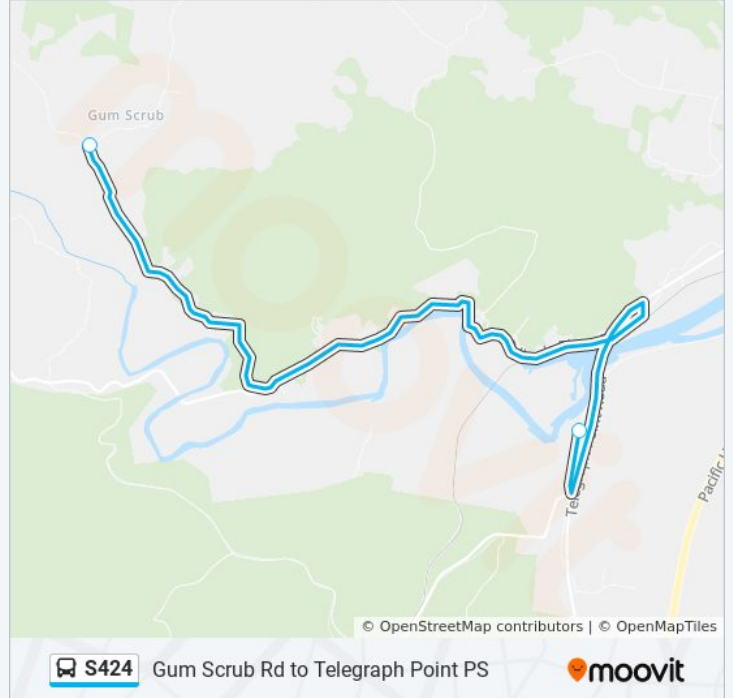

S424 bus time schedules and route maps are available in an offline PDF at moovitapp.com. Use the [Moovit App](#) to see live bus times, train schedule or subway schedule, and step-by-step directions for all public transit in Sydney.

[About Moovit](#) • [MaaS Solutions](#) • [Supported Countries](#) • [Mooviter Community](#)

© 2024 Moovit - All Rights Reserved

Check Live Arrival Times