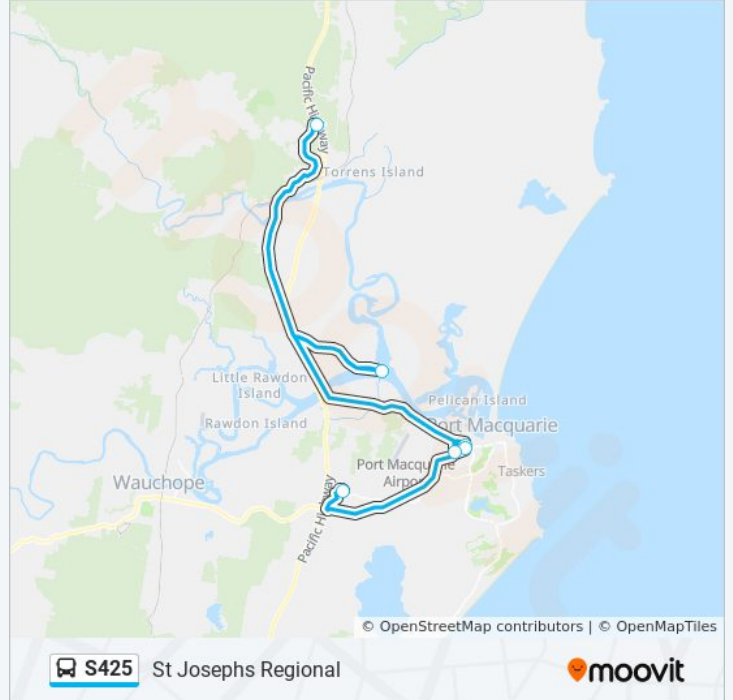

S425

St Josephs Regional

Get The App

The S425 bus line St Josephs Regional has one route. For regular weekdays, their operation hours are:

(1) St Josephs Regional: 7:32 AM

Use the Moovit App to find the closest S425 bus station near you and find out when is the next S425 bus arriving.

Direction: St Josephs Regional

6 stops

[VIEW LINE SCHEDULE](#)

Cooperabung Dr after Pacific Hwy

Blackmans Point Rd turnaround

Hastings Secondary College Westport Campus,
Findlay Ave

Findlay Park, Findlay Dr

Westport Public School, Widderson St

St Joseph's Regional College

S425 bus Time Schedule

St Josephs Regional Route Timetable:

Sunday	Not Operational
Monday	7:32 AM
Tuesday	7:32 AM
Wednesday	7:32 AM
Thursday	7:32 AM
Friday	Not Operational
Saturday	Not Operational

S425 bus Info

Direction: St Josephs Regional

Stops: 6

Trip Duration: 68 min

Line Summary:

S425 bus time schedules and route maps are available in an offline PDF at moovitapp.com. Use the [Moovit App](#) to see live bus times, train schedule or subway schedule, and step-by-step directions for all public transit in Sydney.