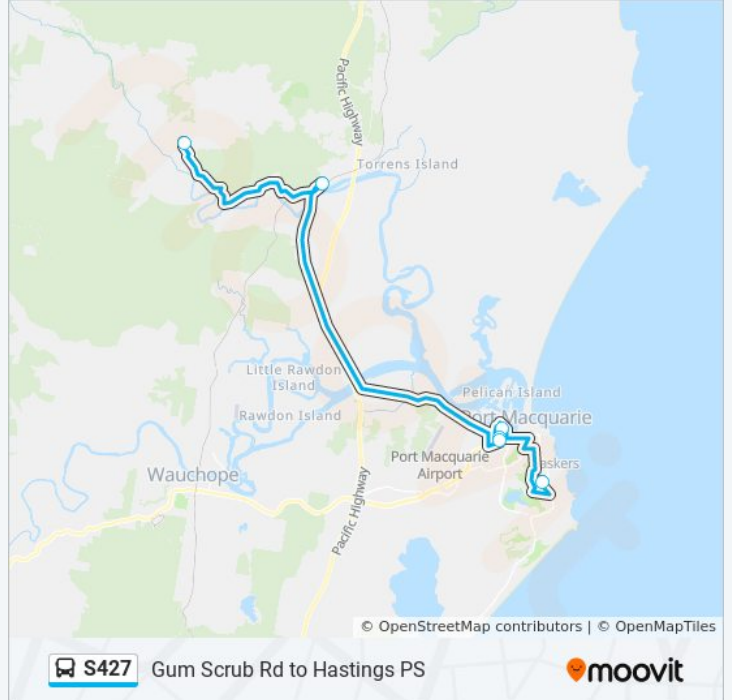

 S427

Gum Scrub Rd to Hastings PS

Get The App

The S427 bus line Gum Scrub Rd to Hastings PS has one route. For regular weekdays, their operation hours are:

(1) Hastings PS: 7:40 AM

Use the Moovit App to find the closest S427 bus station near you and find out when is the next S427 bus arriving.

Direction: Hastings PS

6 stops

[VIEW LINE SCHEDULE](#)

- Gum Scrub Rd at Ballengara Bransdon Rd
- Rollands Plains Rd before Telegraph Point Rd
- Hastings Secondary College Westport Campus, Findlay Ave
- Findlay Park, Findlay Dr
- St Joseph's Primary School, Warlters St
- Hastings Public School, Yarranabee Rd

Stops: 6

Trip Duration: 65 min

Line Summary:

S427 bus time schedules and route maps are available in an offline PDF at moovitapp.com. Use the [Moovit App](#) to see live bus times, train schedule or subway schedule, and step-by-step directions for all public transit in Sydney.