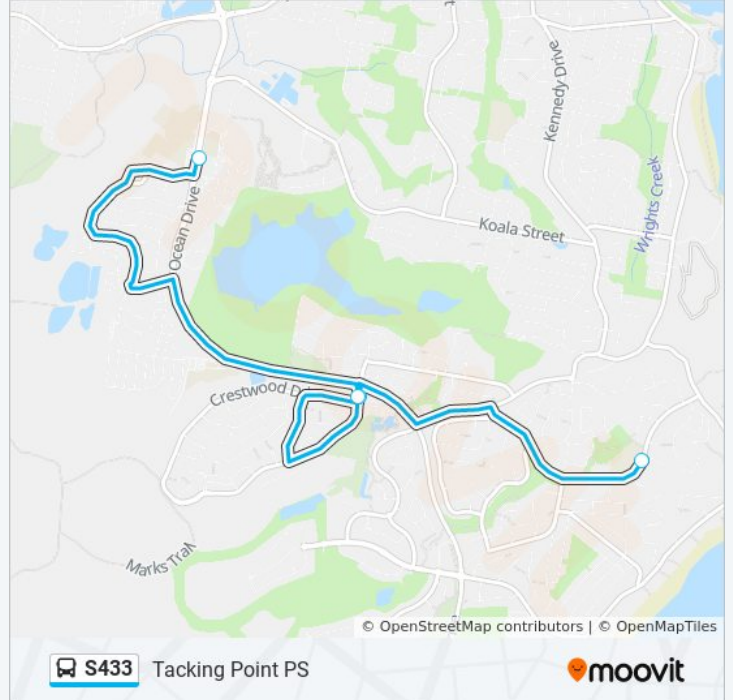

S433 bus time schedules and route maps are available in an offline PDF at moovitapp.com. Use the [Moovit App](#) to see live bus times, train schedule or subway schedule, and step-by-step directions for all public transit in Sydney.

[About Moovit](#) • [MaaS Solutions](#) • [Supported Countries](#) • [Mooviter Community](#)

© 2024 Moovit - All Rights Reserved

Check Live Arrival Times