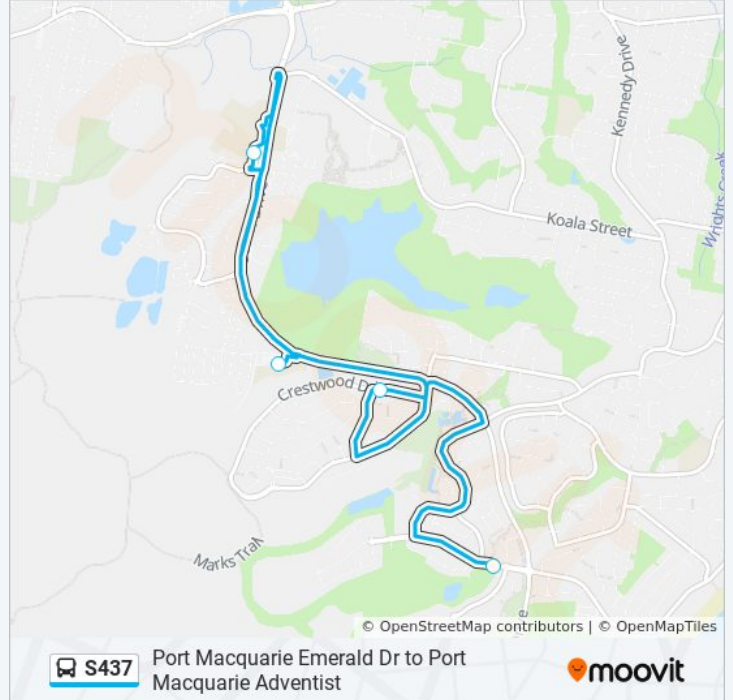

S437

Port Macquarie Emerald Dr to Port Macquarie Adventist

Get The App

The S437 bus line Port Macquarie Emerald Dr to Port Macquarie Adventist has one route. For regular weekdays, their operation hours are:

(1) St Peters PS: 08:25

Use the Moovit App to find the closest S437 bus station near you and find out when is the next S437 bus arriving.

Direction: St Peters PS

6 stops

[VIEW LINE SCHEDULE](#)

Marbuk Ave before Amethyst Way

Marbuk Ave at Amethyst Way

Jonas Absalom Dr at Ocean Dr

Port Macquarie Adventist School

Greenmeadows Dr opp Treeview Way

St Peter's Primary School

S437 bus Time Schedule

St Peters PS Route Timetable:

Sunday	Not Operational
Monday	08:25
Tuesday	08:25
Wednesday	08:25
Thursday	08:25
Friday	08:25
Saturday	Not Operational

S437 bus Info

Direction: St Peters PS

Stops: 6

Trip Duration: 17 min

Line Summary:

S437 bus time schedules and route maps are available in an offline PDF at moovitapp.com. Use the [Moovit App](#) to see live bus times, train schedule or subway schedule, and step-by-step directions for all public transit in Sydney.