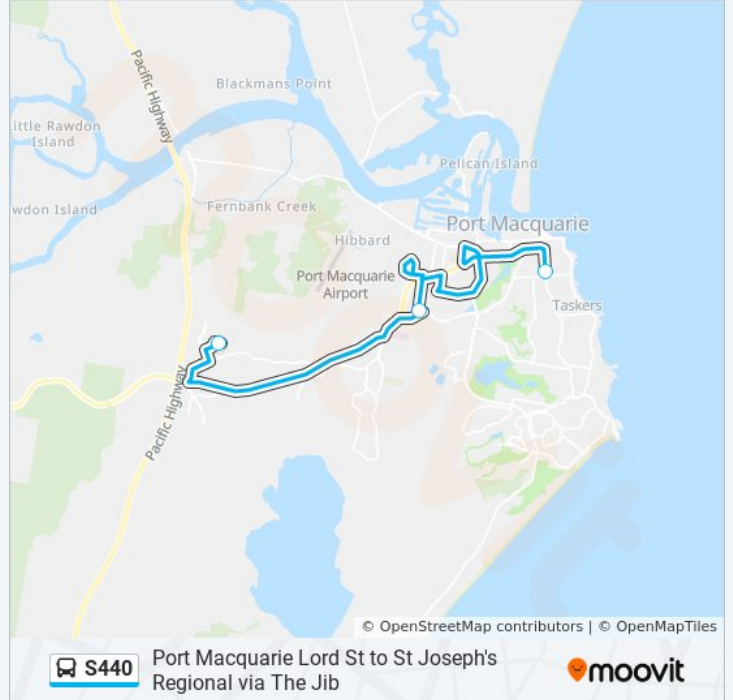

 S440

Port Macquarie Lord St to St Joseph's Regional via The Jib

Get The App

The S440 bus line Port Macquarie Lord St to St Joseph's Regional via The Jib has one route. For regular weekdays, their operation hours are:

(1) St Josephs Regional: 7:44 AM

Use the Moovit App to find the closest S440 bus station near you and find out when is the next S440 bus arriving.

**Direction: St Josephs Regional**

3 stops

[VIEW LINE SCHEDULE](#)

Lord St after Hill St

Fernhill Rd opp Siren Rd

St Joseph's Regional College

**S440 bus Time Schedule**

St Josephs Regional Route Timetable:

Sunday	Not Operational
Monday	7:44 AM
Tuesday	7:44 AM
Wednesday	7:44 AM
Thursday	7:44 AM
Friday	Not Operational
Saturday	Not Operational

**S440 bus Info**

**Direction:** St Josephs Regional

**Stops:** 3

**Trip Duration:** 31 min

**Line Summary:**

S440 bus time schedules and route maps are available in an offline PDF at [moovitapp.com](https://moovitapp.com). Use the [Moovit App](#) to see live bus times, train schedule or subway schedule, and step-by-step directions for all public transit in Sydney.