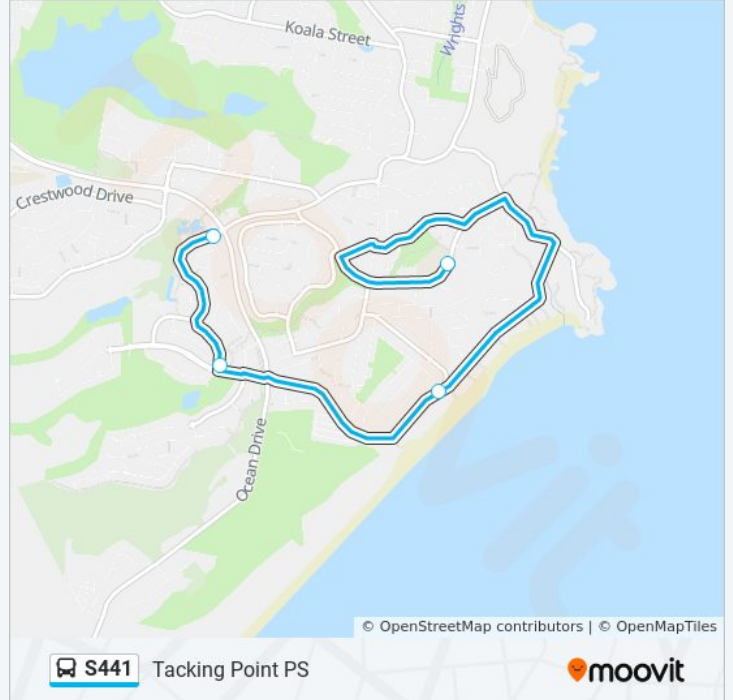

S441 bus time schedules and route maps are available in an offline PDF at moovitapp.com. Use the [Moovit App](#) to see live bus times, train schedule or subway schedule, and step-by-step directions for all public transit in Sydney.

[About Moovit](#) • [MaaS Solutions](#) • [Supported Countries](#) • [Mooviter Community](#)

© 2024 Moovit - All Rights Reserved

Check Live Arrival Times