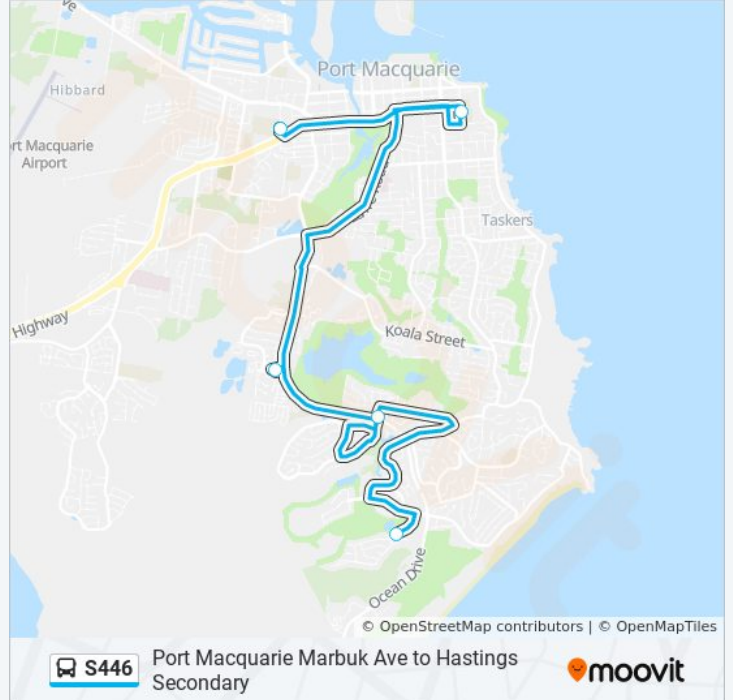

S446

Port Macquarie Marbuk Ave to Hastings Secondary

Get The App

The S446 bus line Port Macquarie Marbuk Ave to Hastings Secondary has one route. For regular weekdays, their operation hours are:

(1) Hastings Secondary: 07:17

Use the Moovit App to find the closest S446 bus station near you and find out when is the next S446 bus arriving.

Direction: Hastings Secondary

5 stops

[VIEW LINE SCHEDULE](#)

Marbuk Ave opp Amethyst Way

Dahlsford Dr at Clover Ct

Greenmeadows Dr opp Lighthouse Child Care Centre

Hastings Secondary College Port Macquarie Campus, Owen St

Hastings Secondary College Westport Campus, Findlay Ave

S446 bus Time Schedule

Hastings Secondary Route Timetable:

Sunday	Not Operational
Monday	07:17
Tuesday	07:17
Wednesday	07:17
Thursday	07:17
Friday	07:17
Saturday	Not Operational

S446 bus Info

Direction: Hastings Secondary

Stops: 5

Trip Duration: 35 min

Line Summary: