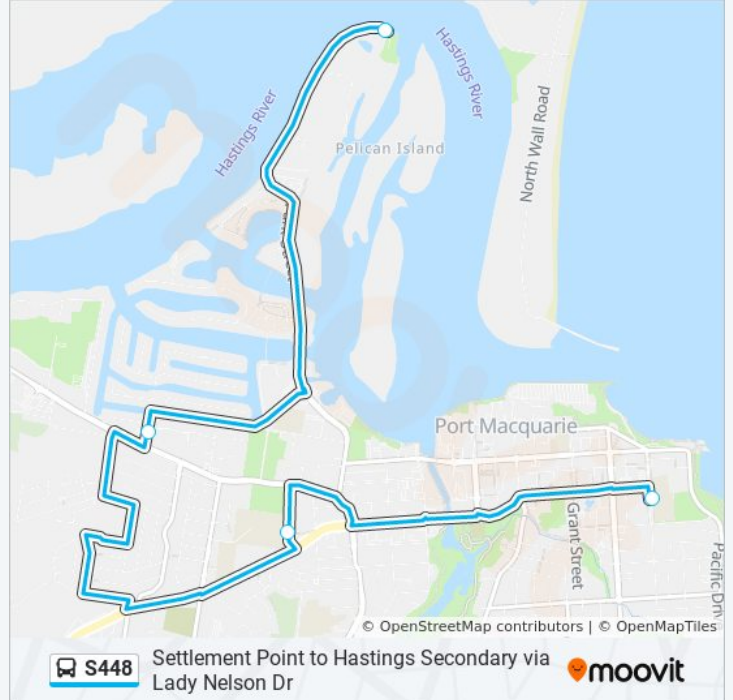

S448 bus time schedules and route maps are available in an offline PDF at moovitapp.com. Use the [Moovit App](#) to see live bus times, train schedule or subway schedule, and step-by-step directions for all public transit in Sydney.

[About Moovit](#) • [MaaS Solutions](#) • [Supported Countries](#) • [Mooviter Community](#)

© 2024 Moovit - All Rights Reserved

Check Live Arrival Times