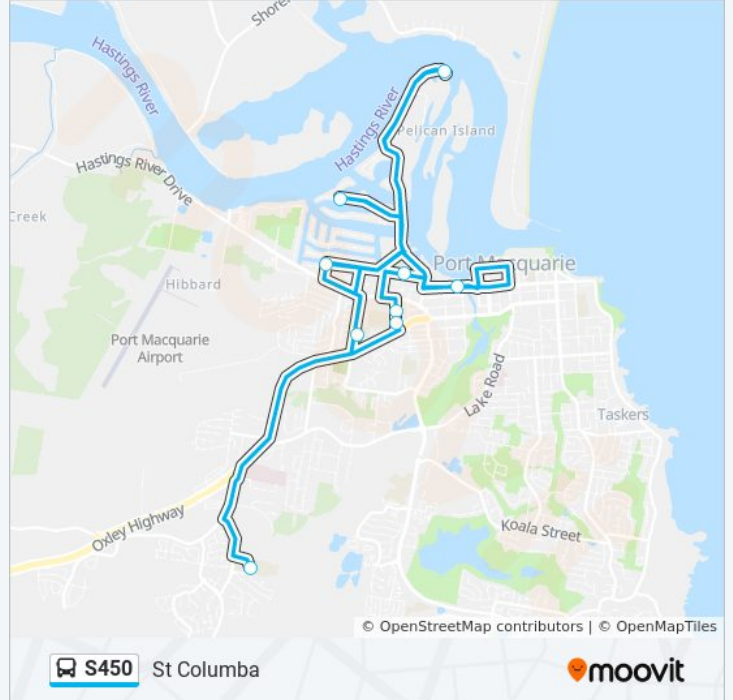

 S450

St Columba

Get The App

The S450 bus line St Columba has one route. For regular weekdays, their operation hours are:

(1) St Columba: 07:43

Use the Moovit App to find the closest S450 bus station near you and find out when is the next S450 bus arriving.

Direction: St Columba

9 stops

[VIEW LINE SCHEDULE](#)

Newport Island Rd opp Bay St

Buller St at Hollingworth St

River Park Rd at McInherney Cl

Settlement Point Rd opp Settlement Point Ferry Wharf

Hastings Secondary College Westport Campus, Findlay Ave

S450 bus Info

Direction: St Columba

Stops: 9

Trip Duration: 57 min

Line Summary:

S450 bus time schedules and route maps are available in an offline PDF at moovitapp.com. Use the [Moovit App](#) to see live bus times, train schedule or subway schedule, and step-by-step directions for all public transit in Sydney.