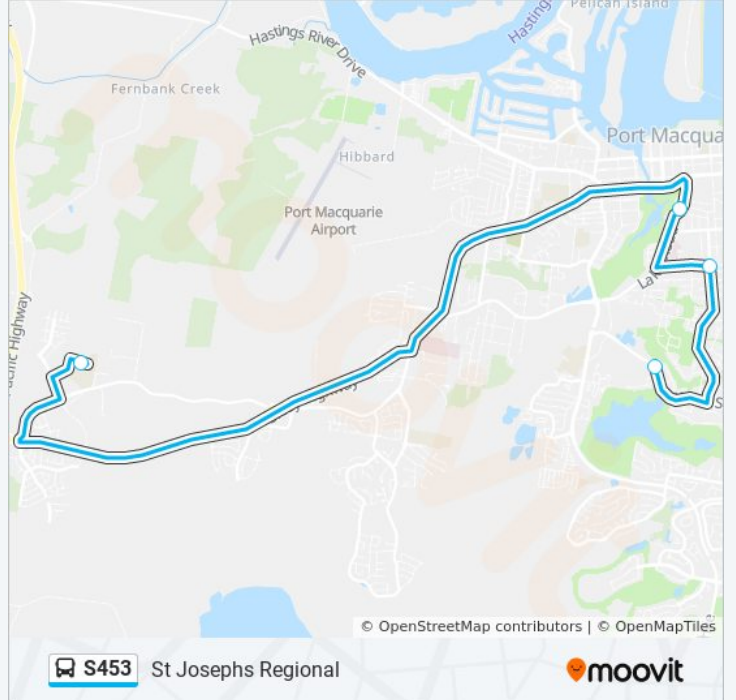

S453

St Josephs Regional

Get The App

The S453 bus line St Josephs Regional has one route. For regular weekdays, their operation hours are:

(1) St Josephs Regional: 7:38 AM

Use the Moovit App to find the closest S453 bus station near you and find out when is the next S453 bus arriving.

Direction: St Josephs Regional

6 stops

[VIEW LINE SCHEDULE](#)

Koala St at Shearer St

Granite St at Savoy St

Lake Rd opp Morrish St

Sherwood Rd at Lincoln Rd

John Oxley Dr after Kingfisher Rd

St Joseph's Regional College

S453 bus Time Schedule

St Josephs Regional Route Timetable:

Sunday	Not Operational
Monday	7:38 AM
Tuesday	7:38 AM
Wednesday	7:38 AM
Thursday	7:38 AM
Friday	Not Operational
Saturday	Not Operational

S453 bus Info

Direction: St Josephs Regional

Stops: 6

Trip Duration: 37 min

Line Summary:

S453 bus time schedules and route maps are available in an offline PDF at moovitapp.com. Use the [Moovit App](#) to see live bus times, train schedule or subway schedule, and step-by-step directions for all public transit in Sydney.