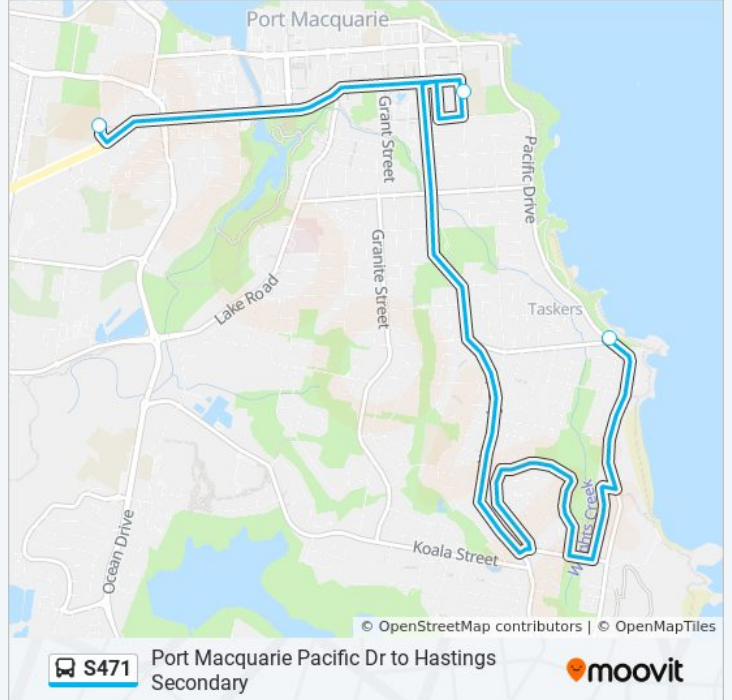

S471

Port Macquarie Pacific Dr to Hastings Secondary

Get The App

The S471 bus line Port Macquarie Pacific Dr to Hastings Secondary has one route. For regular weekdays, their operation hours are:

(1) Hastings Secondary: 07:30

Use the Moovit App to find the closest S471 bus station near you and find out when is the next S471 bus arriving.

Direction: Hastings Secondary

3 stops

[VIEW LINE SCHEDULE](#)

Pacific Dr opp Swift St

Hastings Secondary College Port Macquarie
Campus, Owen St

Hastings Secondary College Westport Campus,
Findlay Ave

S471 bus Time Schedule

Hastings Secondary Route Timetable:

Sunday	Not Operational
Monday	07:30
Tuesday	07:30
Wednesday	07:30
Thursday	07:30
Friday	07:30
Saturday	Not Operational

S471 bus Info

Direction: Hastings Secondary

Stops: 3

Trip Duration: 22 min

Line Summary:

S471 bus time schedules and route maps are available in an offline PDF at moovitapp.com. Use the [Moovit App](#) to see live bus times, train schedule or subway schedule, and step-by-step directions for all public transit in Sydney.