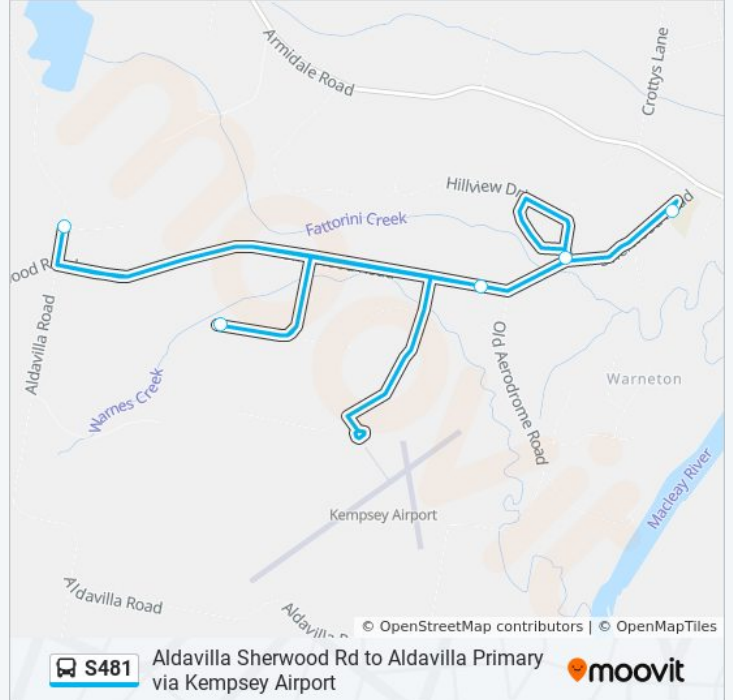

S481 bus time schedules and route maps are available in an offline PDF at moovitapp.com. Use the [Moovit App](#) to see live bus times, train schedule or subway schedule, and step-by-step directions for all public transit in Sydney.

[About Moovit](#) • [MaaS Solutions](#) • [Supported Countries](#) • [Mooviter Community](#)

© 2024 Moovit - All Rights Reserved

Check Live Arrival Times