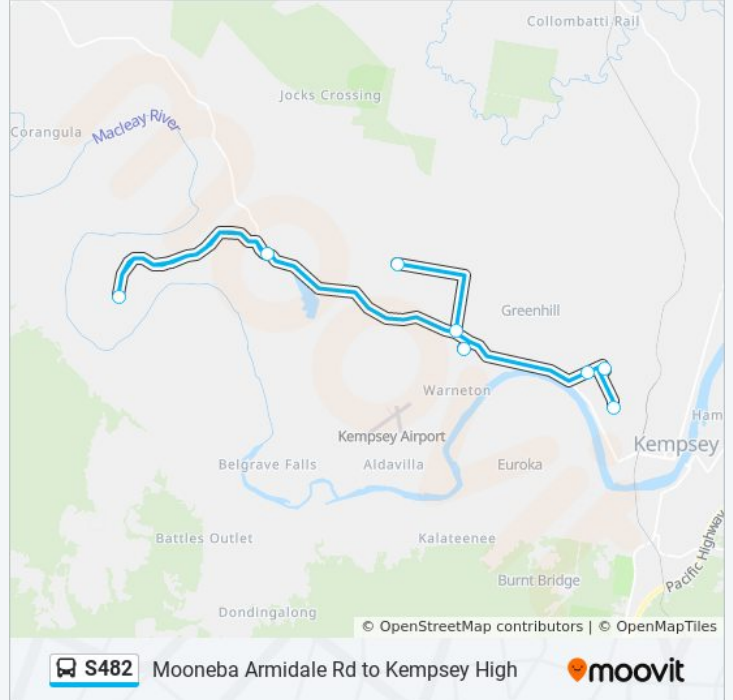

S482

Mooneba Armidale Rd to Kempsey High

Get The App

The S482 bus line Mooneba Armidale Rd to Kempsey High has one route. For regular weekdays, their operation hours are:

(1) Kempsey HS: 7:40 AM

Use the Moovit App to find the closest S482 bus station near you and find out when is the next S482 bus arriving.

Direction: Kempsey HS

8 stops

[VIEW LINE SCHEDULE](#)

- Armidale Rd at Mooneba Rd
- Mooneba Rd at Ducats Lane
- Crottys Lane after Armidale Rd
- Bushland Dr at Grey Gum Cres
- Aldavilla Primary School
- North St opp Tozer St
- St Paul's College
- Kempsey High School, Broughton St

Stops: 8

Trip Duration: 52 min

Line Summary:

S482 bus time schedules and route maps are available in an offline PDF at moovitapp.com. Use the [Moovit App](#) to see live bus times, train schedule or subway schedule, and step-by-step directions for all public transit in Sydney.