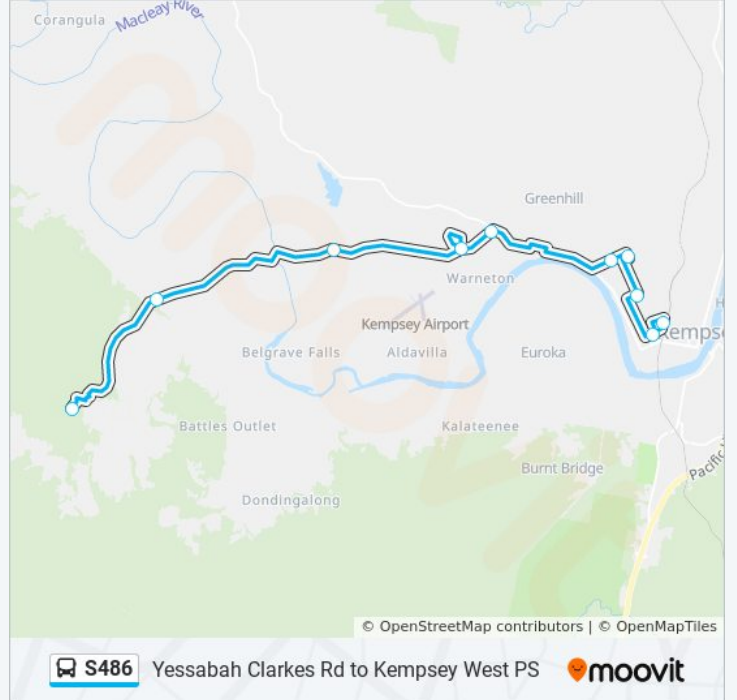

S486

Yessabah Clarkes Rd to Kempsey West PS

Get The App

The S486 bus line Yessabah Clarkes Rd to Kempsey West PS has one route. For regular weekdays, their operation hours are:

(1) Kempsey West PS: 07:52

Use the Moovit App to find the closest S486 bus station near you and find out when is the next S486 bus arriving.

Direction: Kempsey West PS

10 stops

[VIEW LINE SCHEDULE](#)

Clarkes Rd at Dungay Creek Rd

Dungay Creek Rd at Willi Willi Rd

Sherwood Rd at Link Rd

Hillview Dr at Sherwood Rd

Sherwood Rd before Armidale Rd

North St opp Tozer St

St Paul's College

Kempsey High School, Broughton St

St Joseph's Primary School, Kemp St

Kempsey West Public School, Marsh St

S486 bus Time Schedule

Kempsey West PS Route Timetable:

Sunday	Not Operational
Monday	07:52
Tuesday	07:52
Wednesday	07:52
Thursday	07:52
Friday	07:52
Saturday	Not Operational

S486 bus Info

Direction: Kempsey West PS

Stops: 10

Trip Duration: 45 min

Line Summary:

S486 bus time schedules and route maps are available in an offline PDF at moovitapp.com. Use the [Moovit App](#) to see live bus times, train schedule or subway schedule, and step-by-step directions for all public transit in Sydney.