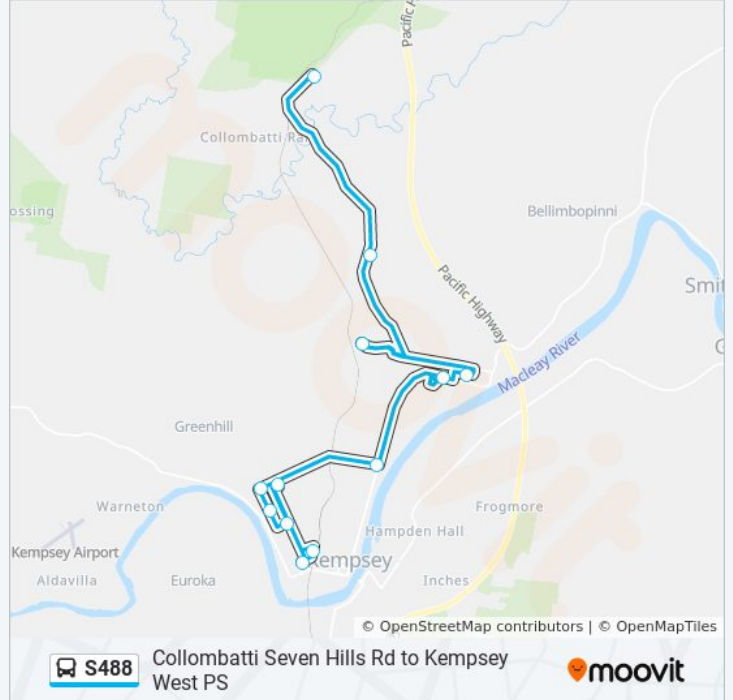

S488

Collombatti Seven Hills Rd to Kempsey West PS

Get The App

The S488 bus line Collombatti Seven Hills Rd to Kempsey West PS has one route. For regular weekdays, their operation hours are:

(1) Kempsey West PS: 07:50

Use the Moovit App to find the closest S488 bus station near you and find out when is the next S488 bus arriving.

Direction: Kempsey West PS

12 stops

[VIEW LINE SCHEDULE](#)

- 40 Seven Hills Rd
- Collombatti Rd opp Spooners Ave
- Everingham Lane at Bede Lawrence Cl
- Edgar St before North St
- Macleay St opp Christmas St
- Second Lane at Macleay Valley Way
- St Paul's College
- Kempsey High School, Broughton St
- Tozer St after Polwood St
- North St opp Tozer St
- St Joseph's Primary School, Kemp St
- Kempsey West Public School, Marsh St

S488 bus Time Schedule

Kempsey West PS Route Timetable:

Sunday	Not Operational
Monday	07:50
Tuesday	07:50
Wednesday	07:50
Thursday	07:50
Friday	07:50
Saturday	Not Operational

S488 bus Info

Direction: Kempsey West PS

Stops: 12

Trip Duration: 53 min

Line Summary:

S488 bus time schedules and route maps are available in an offline PDF at moovitapp.com. Use the [Moovit App](#) to see live bus times, train schedule or subway schedule, and step-by-step directions for all public transit in Sydney.