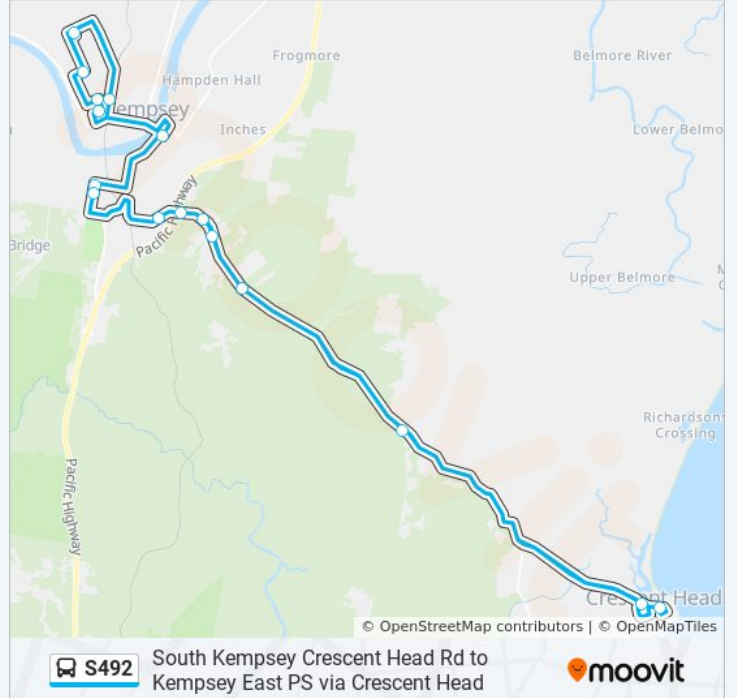

 S492

South Kempsey Crescent Head Rd to Kempsey East PS via Crescent Head

[Get The App](#)

The S492 bus line South Kempsey Crescent Head Rd to Kempsey East PS via Crescent Head has one route. For regular weekdays, their operation hours are:

(1) Kempsey East PS: 7:40 AM

Use the Moovit App to find the closest S492 bus station near you and find out when is the next S492 bus arriving.

Direction: Kempsey East PS

16 stops

[VIEW LINE SCHEDULE](#)

Crescent Head Rd at Bruces Lane
Crescent Head Country Club, Rankine St
Mainski Inn Crescent Head, Pacific St
Crescent Head Rd at Beranghi Rd
454 Crescent Head Rd
Crescent Head Rd at Rifle Range Rd
Crescent Head Rd opp Blairs Lane
Crescent Head Rd opp Yabsleys Lane
Macleay Vocational College, Queen St
Queen St opp Kempsey South Public School
St Joseph's Primary School, Kemp St
St Paul's College
Kempsey High School, Broughton St
Wide St at Sea St
Kempsey West Public School, Marsh St
Kempsey East Public School, Innes St

S492 bus Time Schedule

Kempsey East PS Route Timetable:

Sunday	Not Operational
Monday	7:40 AM
Tuesday	7:40 AM
Wednesday	7:40 AM
Thursday	7:40 AM
Friday	Not Operational
Saturday	Not Operational

S492 bus Info**Direction:** Kempsey East PS**Stops:** 16**Trip Duration:** 77 min**Line Summary:**