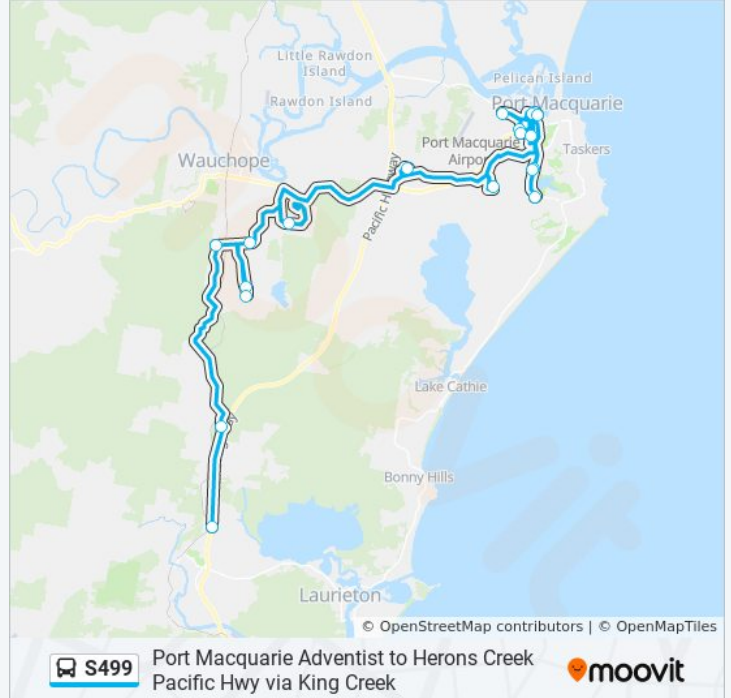

 **S499**

Port Macquarie Adventist to Herons Creek Pacific Hwy via King Creek

[Get The App](#)

The S499 bus line Port Macquarie Adventist to Herons Creek Pacific Hwy via King Creek has one route. For regular weekdays, their operation hours are:

St Peter's Primary School

Heritage Christian School, Mumford St

Westport Public School, Widderson St

Oxley Hwy after Widderson St

St Joseph's Primary School, Warlters St

Park St opp Port Macquarie Marina

Park St opp Warlters St

King Creek Rd at Bago Rd

Bago Rd at Ron Banks Rd

Kew Kendall Sewerage Plant, Pacific Hwy

S499 bus Time Schedule

Herons Creek Route Timetable:

Sunday	Not Operational
Monday	14:55
Tuesday	14:55
Wednesday	14:55
Thursday	14:55
Friday	14:55
Saturday	Not Operational

S499 bus Info

Direction: Herons Creek

Stops: 19

Trip Duration: 102 min

Line Summary:

S499 bus time schedules and route maps are available in an offline PDF at moovitapp.com. Use the [Moovit App](#) to see live bus times, train schedule or subway schedule, and step-by-step directions for all public transit in Sydney.