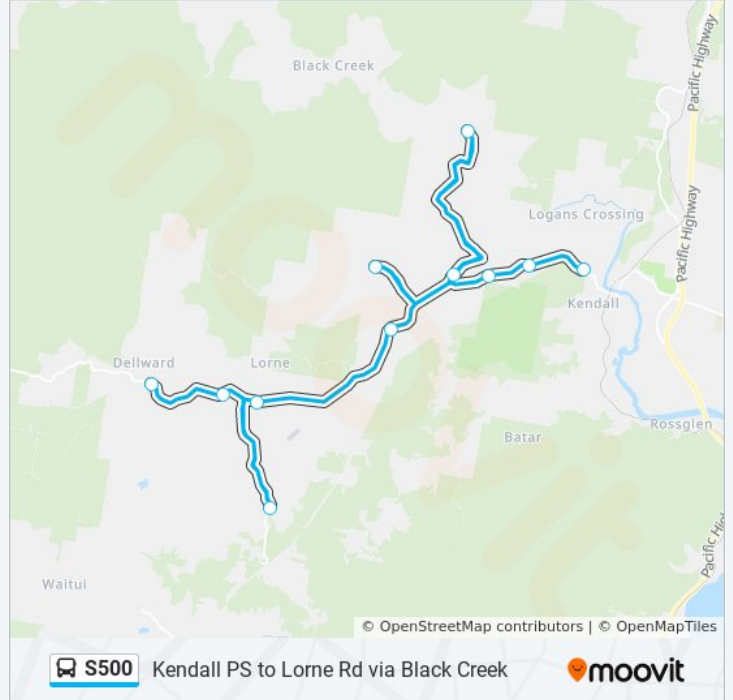

Sunday	Not Operational
Monday	3:06 PM
Tuesday	3:06 PM
Wednesday	3:06 PM
Thursday	3:06 PM
Friday	Not Operational
Saturday	Not Operational

S500 bus Info

Direction: Lorne

Stops: 11

Trip Duration: 50 min

Line Summary: