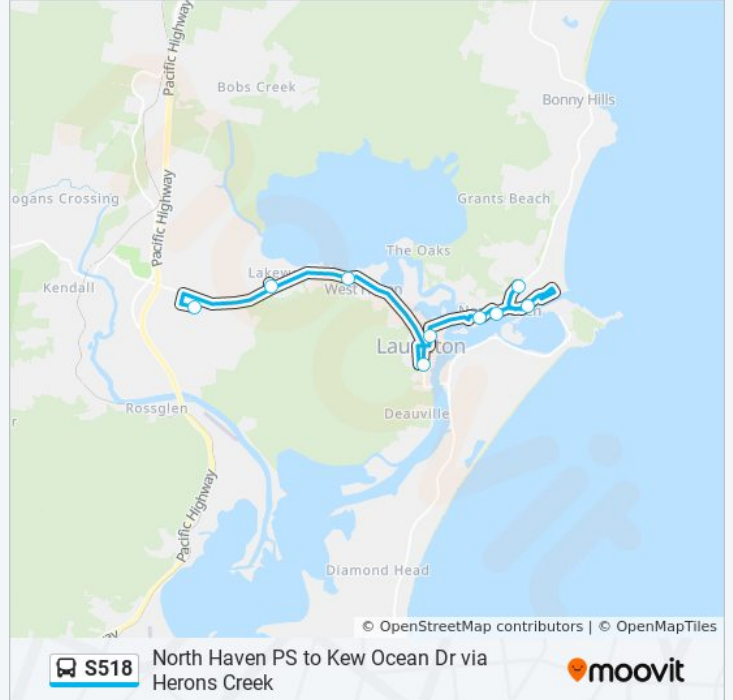

S518 bus time schedules and route maps are available in an offline PDF at moovitapp.com. Use the [Moovit App](#) to see live bus times, train schedule or subway schedule, and step-by-step directions for all public transit in Sydney.

[About Moovit](#) • [MaaS Solutions](#) • [Supported Countries](#) • [Mooviter Community](#)

© 2024 Moovit - All Rights Reserved

Check Live Arrival Times