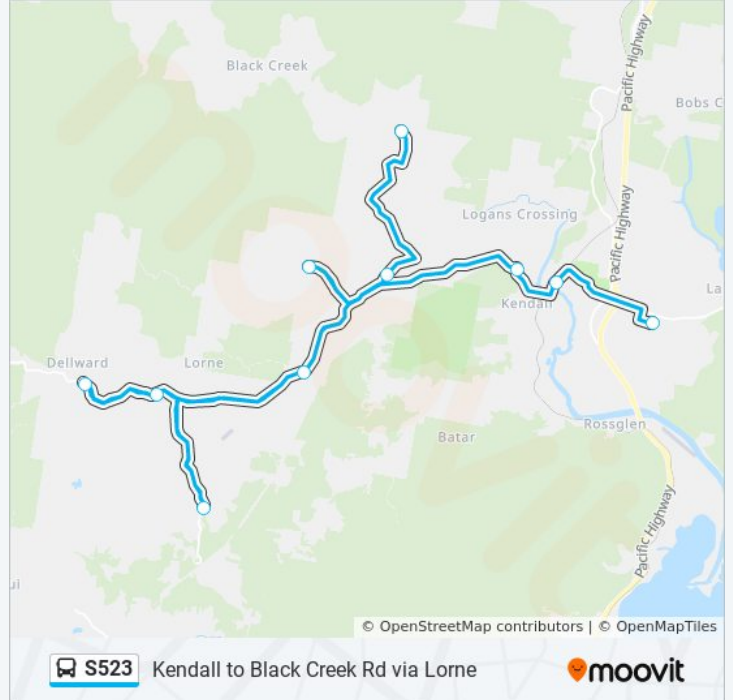

S523 bus time schedules and route maps are available in an offline PDF at moovitapp.com. Use the [Moovit App](#) to see live bus times, train schedule or subway schedule, and step-by-step directions for all public transit in Sydney.

[About Moovit](#) • [MaaS Solutions](#) • [Supported Countries](#) • [Mooviter Community](#)

© 2024 Moovit - All Rights Reserved

Check Live Arrival Times