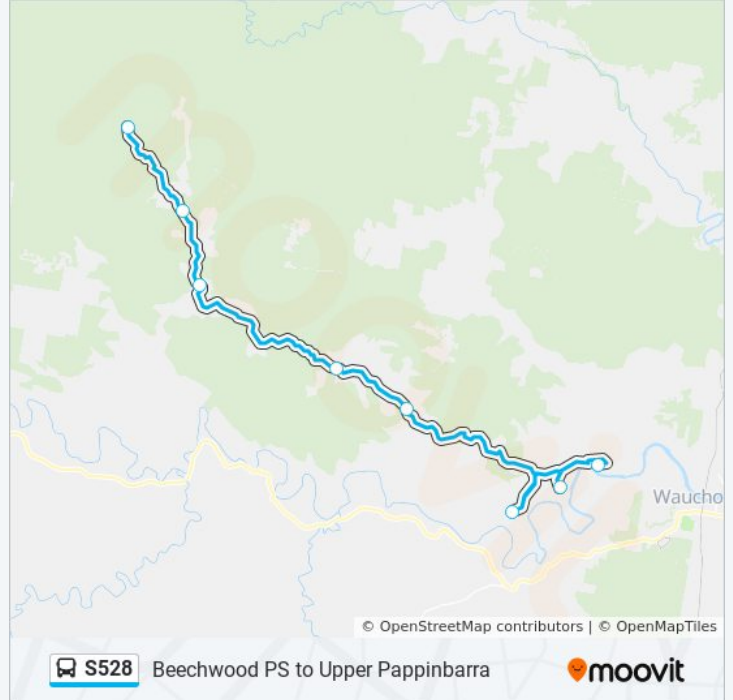

 S528

Beechwood PS to Upper Pappinbarra

Get The App

The S528 bus line Beechwood PS to Upper Pappinbarra has one route. For regular weekdays, their operation hours are:

(1) Upper Pappinbarra: 3:10 PM

Use the Moovit App to find the closest S528 bus station near you and find out when is the next S528 bus arriving.

## S528 bus Time Schedule

Upper Pappinbarra Route Timetable:

|           |                 |
|-----------|-----------------|
| Sunday    | Not Operational |
| Monday    | 3:10 PM         |
| Tuesday   | 3:10 PM         |
| Wednesday | 3:10 PM         |
| Thursday  | 3:10 PM         |
| Friday    | Not Operational |
| Saturday  | Not Operational |

## S528 bus Info

**Direction:** Upper Pappinbarra

**Stops:** 8

**Trip Duration:** 72 min

**Line Summary:**

S528 bus time schedules and route maps are available in an offline PDF at [moovitapp.com](https://moovitapp.com). Use the [Moovit App](#) to see live bus times, train schedule or subway schedule, and step-by-step directions for all public transit in Sydney.

## Check Live Arrival Times