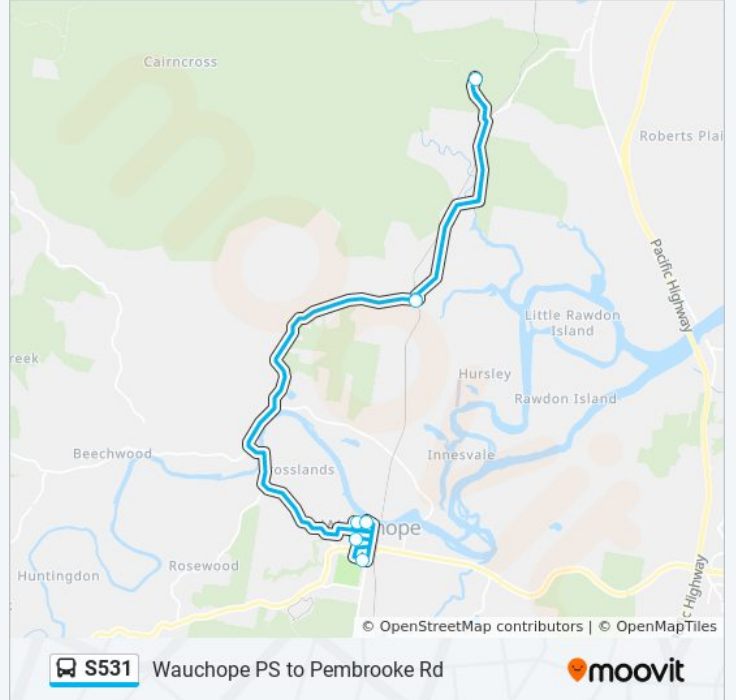

S531

Wauchope PS to Pembroke Rd

Get The App

The S531 bus line Wauchope PS to Pembroke Rd has one route. For regular weekdays, their operation hours are:

(1) Pembroke: 3:30 PM

Use the Moovit App to find the closest S531 bus station near you and find out when is the next S531 bus arriving.

Direction: Pembroke

7 stops

[VIEW LINE SCHEDULE](#)

- Wauchope Public School, Campbell St
- St Joseph's Primary School, King St
- Wauchope High School, Nelson St
- Mick Brabant Memorial Oval, Hastings St
- Pembroke Rd opp Stoney Creek Rd
- Reids Rd at Ramp Rd
- Pembroke Rd at Stoney Creek Rd

S531 bus Time Schedule

Pembroke Route Timetable:

Sunday	Not Operational
Monday	3:30 PM
Tuesday	3:30 PM
Wednesday	3:30 PM
Thursday	3:30 PM
Friday	Not Operational
Saturday	Not Operational

S531 bus Info

Direction: Pembroke

Stops: 7

Trip Duration: 65 min

Line Summary:

S531 bus time schedules and route maps are available in an offline PDF at moovitapp.com. Use the [Moovit App](#) to see live bus times, train schedule or subway schedule, and step-by-step directions for all public transit in Sydney.