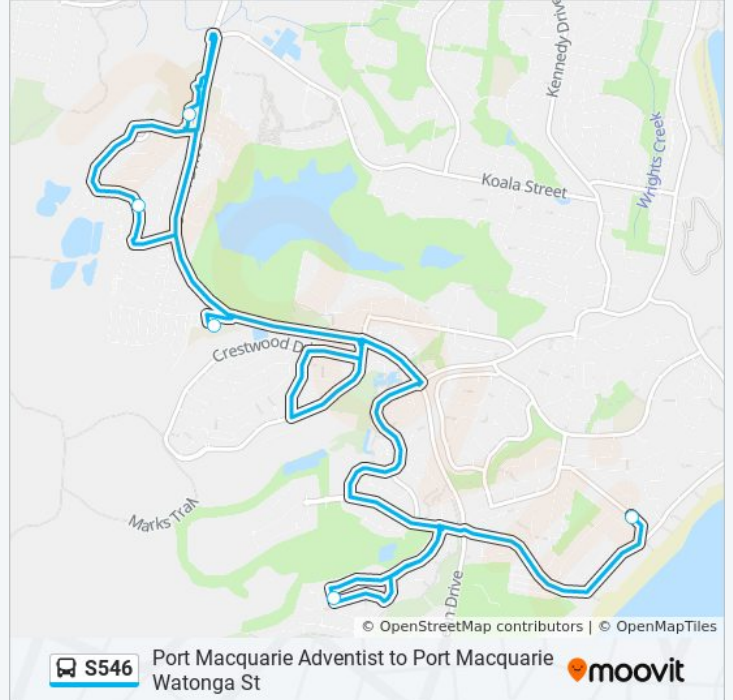

S546

Port Macquarie Adventist to Port Macquarie Watonga St

Get The App

The S546 bus line Port Macquarie Adventist to Port Macquarie Watonga St has one route. For regular weekdays, their operation hours are:

(1) Port Macquarie: 3:05 PM

Use the Moovit App to find the closest S546 bus station near you and find out when is the next S546 bus arriving.

Direction: Port Macquarie

5 stops

[VIEW LINE SCHEDULE](#)

St Peter's Primary School

Greenmeadows Dr at Gunmut Lane

Port Macquarie Adventist School

Crestwood Dr at Rowthorne Way

Amethyst Way at Marbuk Ave

S546 bus Time Schedule

Port Macquarie Route Timetable:

Sunday	Not Operational
Monday	3:05 PM
Tuesday	3:05 PM
Wednesday	3:05 PM
Thursday	3:05 PM
Friday	Not Operational
Saturday	Not Operational

S546 bus Info

Direction: Port Macquarie

Stops: 5

Trip Duration: 30 min

Line Summary:

S546 bus time schedules and route maps are available in an offline PDF at moovitapp.com. Use the [Moovit App](#) to see live bus times, train schedule or subway schedule, and step-by-step directions for all public transit in Sydney.