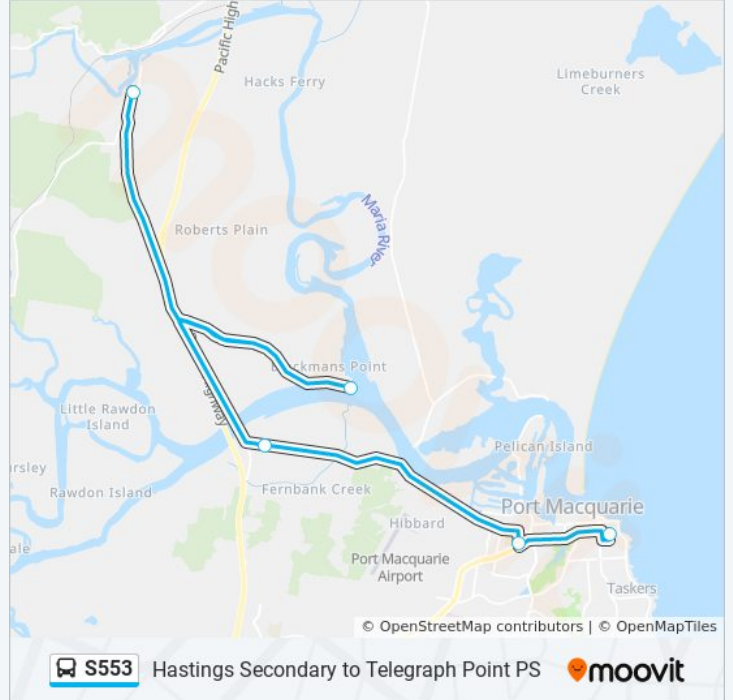

### Direction: Telegraph Point

5 stops

[VIEW LINE SCHEDULE](#)

Hastings Secondary College Port Macquarie  
Campus, Owen St

Hastings Secondary College Westport Campus,  
Findlay Ave

Hastings River Dr opp Oakes Cres

### S553 bus Time Schedule

Telegraph Point Route Timetable:

Sunday	Not Operational
Monday	2:20 PM
Tuesday	2:20 PM
Wednesday	2:20 PM
Thursday	2:20 PM
Friday	Not Operational
Saturday	Not Operational

### S553 bus Info

**Direction:** Telegraph Point

**Stops:** 5

**Trip Duration:** 40 min

**Line Summary:**

S553 bus time schedules and route maps are available in an offline PDF at [moovitapp.com](https://moovitapp.com). Use the [Moovit App](#) to see live bus times, train schedule or subway schedule, and step-by-step directions for all public transit in Sydney.