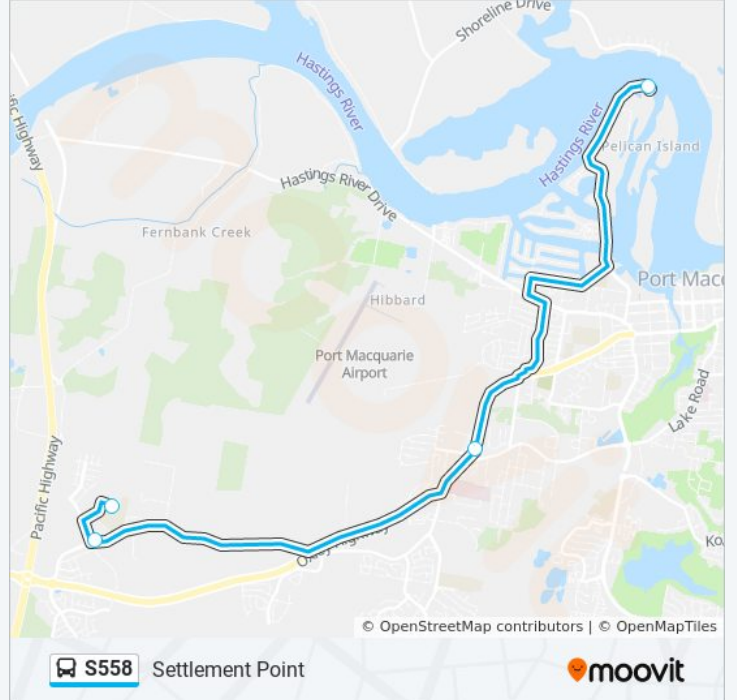

 S558

Settlement Point

Get The App

The S558 bus line Settlement Point has one route. For regular weekdays, their operation hours are:

(1) Settlement Point: 3:45 PM

Use the Moovit App to find the closest S558 bus station near you and find out when is the next S558 bus arriving.

Direction: Settlement Point

4 stops

[VIEW LINE SCHEDULE](#)

St Joseph's Regional College

John Oxley Dr after Chancellor Dr

Oxley Hwy after Sherwood Rd

Settlement Point Rd opp Settlement Point Ferry Wharf

S558 bus Time Schedule

Settlement Point Route Timetable:

Sunday	Not Operational
Monday	3:45 PM
Tuesday	3:45 PM
Wednesday	3:45 PM
Thursday	3:45 PM
Friday	Not Operational
Saturday	Not Operational

S558 bus Info

Direction: Settlement Point

Stops: 4

Trip Duration: 25 min

Line Summary:

S558 bus time schedules and route maps are available in an offline PDF at moovitapp.com. Use the [Moovit App](#) to see live bus times, train schedule or subway schedule, and step-by-step directions for all public transit in Sydney.