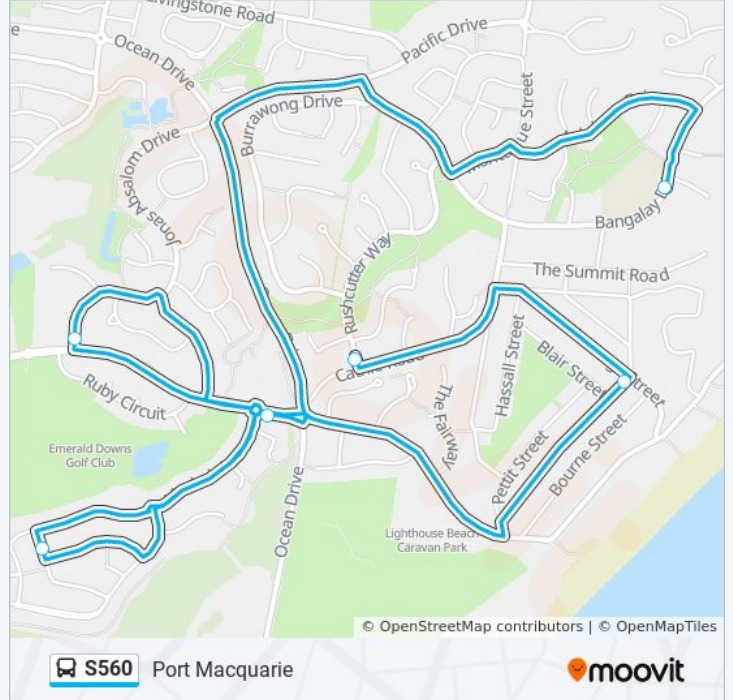

 S560

Port Macquarie

Get The App

The S560 bus line Port Macquarie has one route. For regular weekdays, their operation hours are:

(1) Port Macquarie: 3:05 PM

Use the Moovit App to find the closest S560 bus station near you and find out when is the next S560 bus arriving.

Direction: Port Macquarie

4 stops

[VIEW LINE SCHEDULE](#)

Tacking Point Public School, Bangalay Dr

Matthew Flinders Dr opp Watonga St

Crummer St at Cathie Rd

Bangalay Dr at Burrawong Dr

S560 bus Time Schedule

Port Macquarie Route Timetable:

| | |
|-----------|-----------------|
| Sunday | Not Operational |
| Monday | 3:05 PM |
| Tuesday | 3:05 PM |
| Wednesday | 3:05 PM |
| Thursday | 3:05 PM |
| Friday | Not Operational |
| Saturday | Not Operational |

S560 bus Info

Direction: Port Macquarie

Stops: 4

Trip Duration: 16 min

Line Summary:

S560 bus time schedules and route maps are available in an offline PDF at moovitapp.com. Use the [Moovit App](#) to see live bus times, train schedule or subway schedule, and step-by-step directions for all public transit in Sydney.