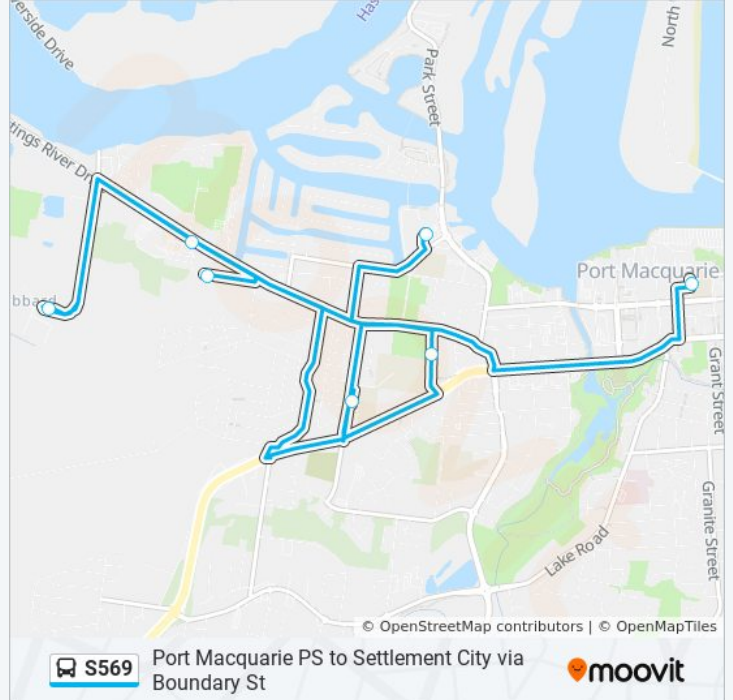

S569 bus time schedules and route maps are available in an offline PDF at moovitapp.com. Use the [Moovit App](#) to see live bus times, train schedule or subway schedule, and step-by-step directions for all public transit in Sydney.

[About Moovit](#) • [MaaS Solutions](#) • [Supported Countries](#) • [Mooviter Community](#)

© 2024 Moovit - All Rights Reserved

Check Live Arrival Times